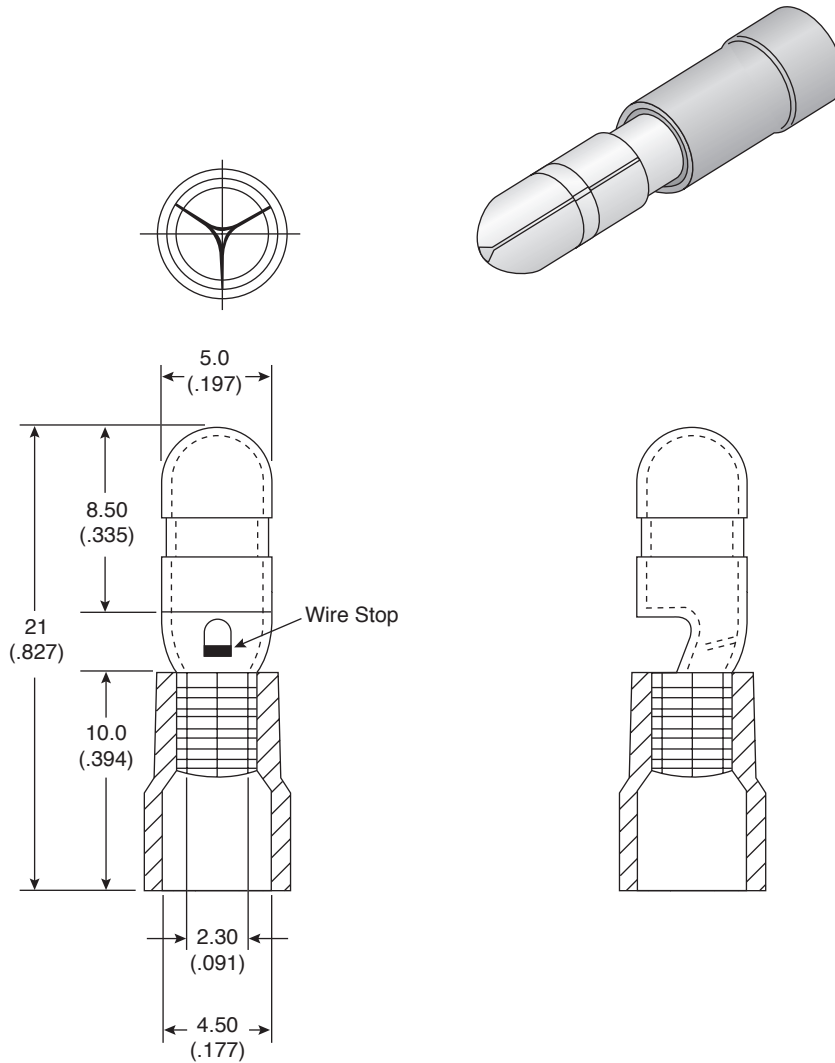

Bullet Connector

159-1616

Bullet Connect

Dimensions: mm (In.)

SPECIFICATIONS	
Wire Range:	16-14 AWG
Maximum Electrical Rating:	105°C @ 300 Volts Max.
Maximum Electric Current:	15 Ampere
Color:	Blue
Type:	Solderless