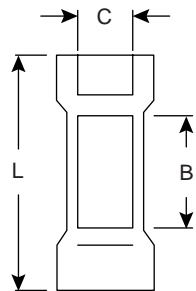

Insulated Butt Connectors

159-1213 159-1614 159-1622

Insulated Butt Connectors

SPECIFICATIONS	
Maximum Electrical Rating:	75°C 300 volts max.
Connector Material:	Brass
Insulation Material:	Vinyl

Mouser Stock No.	Wire Range		Dimensions In.			Max. Electric Current	Insulation Color
	AWG	mm ²	B	C	L		
159-1213	12-10	5.5	.591	.134	1.024	24 Ampere	Yellow
159-1614	16-14	2	.591	.091	1.024	15 Ampere	Blue
159-1622	22-16	1.25	.591	.067	1.024	10 Ampere	Red