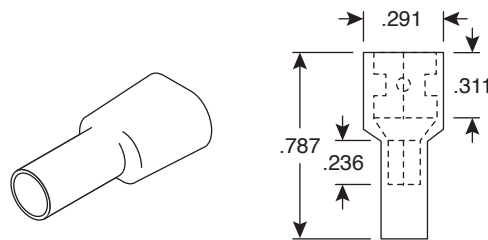

# Couplers Female

159-1618, 159-2215

Couplers Female

Dimensions: In.

SPECIFICATIONS	
Type:	vinyl insulated female disconnect
Material:	.016" thick brass
Nema tab:	.032" X .250"
Wire range:	22~16AWG (159-2215), 16~14AWG (159-1618)
Color:	red (159-2215), blue (159-1618)