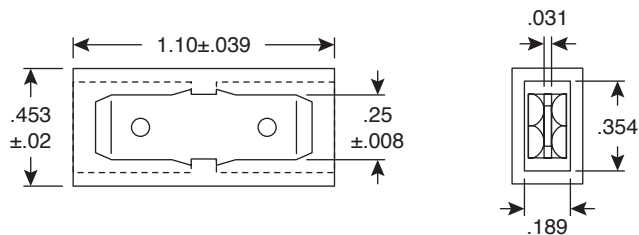

Male-to-Male Adapter

159-1502

Male-to-Male Adapter

Dimensions: In.

SPECIFICATIONS

Type:	Male-to-Male Disconnect
Maximum Voltage:	300V @ 75°C
Insulation Material:	Vinyl
Color:	Clear

Date Last Revised: 06-23-05