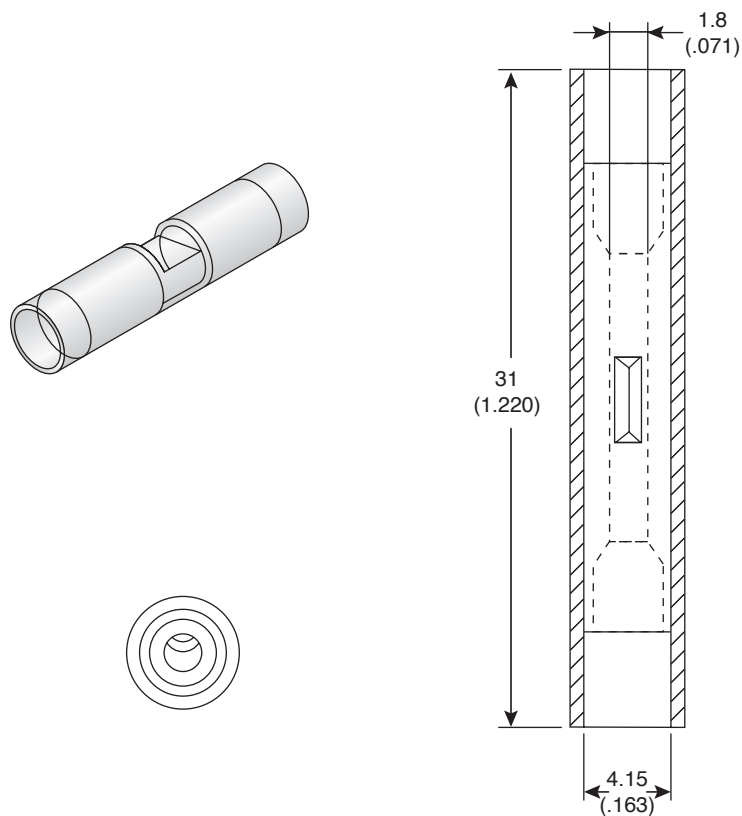

Soderless Terminal Butt Connector

159-2252

Soderless Terminal Butt Connector

Dimensions: mm (In.)

SPECIFICATIONS	
Wire Range:	22-16 AWG
Max. Electrical Rating:	105°C 600 Volts max.
Max. Electric Current:	19 Ampere
Color:	Red