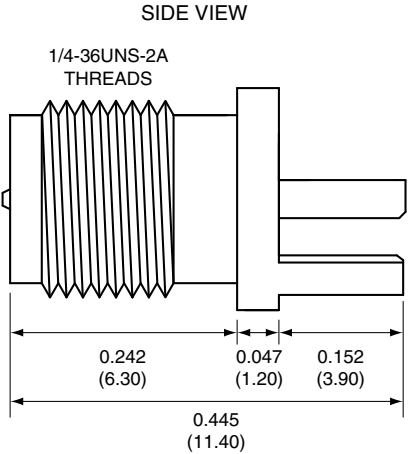

1		
Description	Material	Finish
Body	Brass	Nickel
Pin	Brass	Gold
Insulation	Teflon	Teflon

Title RP-SMA FEMALE EDGE MOUNT FOR 0.062" THICK BOARD		CONNECTOR CITY 159 ORT LANE MERLIN, OR 97532	
Part No. CONREVSMA003.062	Revision: 1.0	PH (541)-471-6256 FAX (541)-471-6251	
Dimensions: INCHES (mm)	Date: 6/2/2006	Sheet 1 of 1	