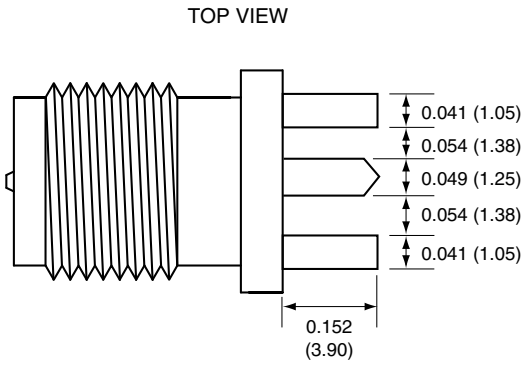

1		
Description	Material	Finish
Body	Brass	Nickel
Pin	Brass	Gold
Insulation	Teflon	Teflon

Title RP-SMA FEMALE EDGE MOUNT FOR 0.062" THICK BOARD		CONNECTOR CITY 159 ORT LANE MERLIN, OR 97532	
Part No. CONREVSMA003.062	Revision: 1.0	PH (541)-471-6256 FAX (541)-471-6251	
Dimensions: INCHES (mm)	Date: 6/2/2006	Sheet 1 of 1	