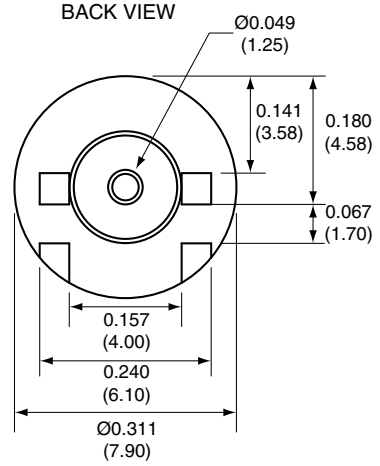

1		
Description	Material	Finish
Body	Brass	Nickel
Pin	Brass	Gold
Insulation	Teflon	Teflon

Title RP-SMA FEMALE EDGE MOUNT FOR 0.062" THICK BOARD		CONNECTOR CITY 159 ORT LANE MERLIN, OR 97532	
Part No. CONREVSMA003.062	Revision: 1.0	PH (541)-471-6256 FAX (541)-471-6251	
Dimensions: INCHES (mm)	Date: 6/2/2006	Sheet 1 of 1	