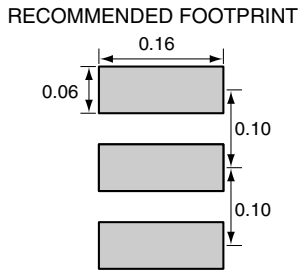

1		
Description	Material	Finish
Body	Brass	Nickel
Pin	Brass	Gold
Insulation	Teflon	Teflon

Title RP-SMA FEMALE EDGE MOUNT FOR 0.062" THICK BOARD		CONNECTOR CITY 159 ORT LANE MERLIN, OR 97532	
Part No. CONREVSMA003.062	Revision: 1.0	PH (541)-471-6256 FAX (541)-471-6251	
Dimensions: INCHES (mm)	Date: 6/2/2006	Sheet 1 of 1	