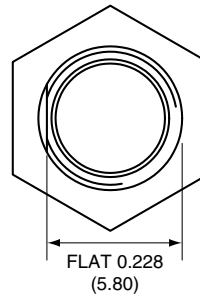

1		
Description	Material	Finish
Body	Brass	Nickel
Pin	Brass	Gold
Insulation	Teflon	Teflon
Nut	Brass	Nickel
Washer	Brass	Nickel

SIDE VIEW

BACK VIEW

NUT

WASHER

RECOMMENDED MOUNTING HOLE

Title RP-SMA FEMALE BULKHEAD FRONT MOUNT WITH SOLDER POT		CONNECTOR CITY 159 ORT LANE MERLIN, OR 97532 PH (541)-471-6256 FAX (541)-471-6251
Part No. CONREVSMA004	Revision: 1.0	
Dimensions: INCHES (mm)	Date: 3/2/2005	Sheet 1 of 1