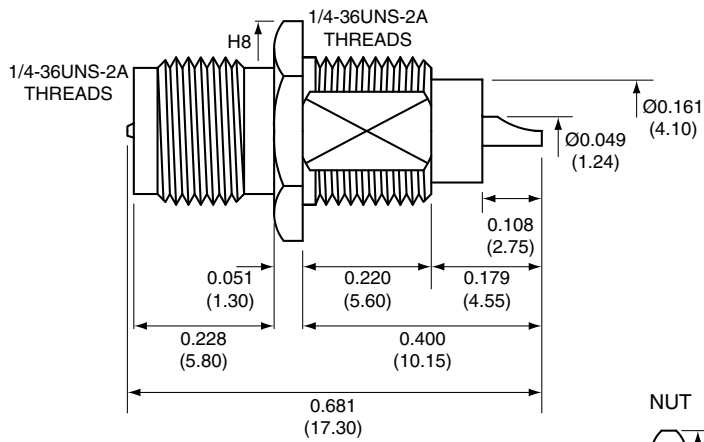

1		
Description	Material	Finish
Body	Brass	Nickel
Pin	Brass	Gold
Insulation	Teflon	Teflon
Nut	Brass	Nickel
Washer	Brass	Nickel

SIDE VIEW

BACK VIEW

NUT

WASHER

RECOMMENDED MOUNTING HOLE

Title RP-SMA FEMALE BULKHEAD FRONT MOUNT WITH SOLDER POT		CONNECTOR CITY 159 ORT LANE MERLIN, OR 97532 PH (541)-471-6256 FAX (541)-471-6251
Part No. CONREVSMA004	Revision: 1.0	
Dimensions: INCHES (mm)	Date: 3/2/2005	Sheet 1 of 1