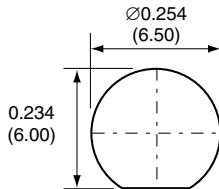

1		
Description	Material	Finish
Body	Brass	Nickel
Pin	Brass	Gold
Insulation	Teflon	Teflon
Nut	Brass	Nickel
Washer	Brass	Nickel

SIDE VIEW

BACK VIEW

NUT

WASHER

RECOMMENDED MOUNTING HOLE

Title RP-SMA FEMALE BULKHEAD FRONT MOUNT WITH SOLDER POT		CONNECTOR CITY 159 ORT LANE MERLIN, OR 97532 PH (541)-471-6256 FAX (541)-471-6251
Part No. CONREVSMA004	Revision: 1.0	
Dimensions: INCHES (mm)	Date: 3/2/2005	Sheet 1 of 1