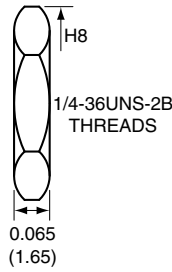

1		
Description	Material	Finish
Body	Brass	Nickel
Pin	Brass	Gold
Insulation	Teflon	Teflon
Nut	Brass	Nickel
Washer	Brass	Nickel

SIDE VIEW

BACK VIEW

NUT

WASHER

RECOMMENDED MOUNTING HOLE

Title RP-SMA FEMALE BULKHEAD FRONT MOUNT WITH SOLDER POT		CONNECTOR CITY 159 ORT LANE MERLIN, OR 97532 PH (541)-471-6256 FAX (541)-471-6251
Part No. CONREVSMA004	Revision: 1.0	
Dimensions: INCHES (mm)	Date: 3/2/2005	Sheet 1 of 1