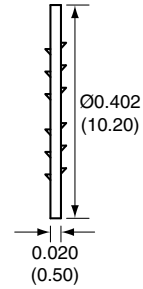

1		
Description	Material	Finish
Body	Brass	Nickel
Pin	Brass	Gold
Insulation	Teflon	Teflon
Nut	Brass	Nickel
Washer	Brass	Nickel

SIDE VIEW

BACK VIEW

NUT

WASHER

RECOMMENDED MOUNTING HOLE

Title RP-SMA FEMALE BULKHEAD FRONT MOUNT WITH SOLDER POT		CONNECTOR CITY 159 ORT LANE MERLIN, OR 97532 PH (541)-471-6256 FAX (541)-471-6251
Part No. CONREVSMA004	Revision: 1.0	
Dimensions: INCHES (mm)	Date: 3/2/2005	Sheet 1 of 1