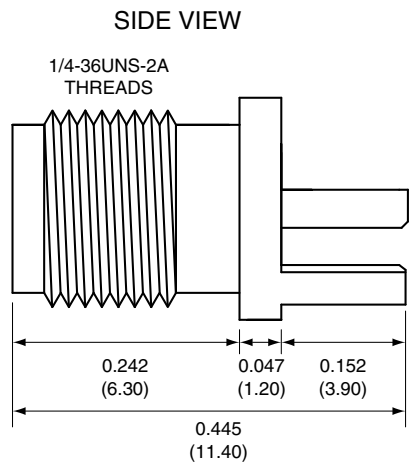

1		
Description	Material	Finish
Body	Brass	Nickel
Socket	BE CU	Gold
Insulation	Teflon	Teflon

Title SMA FEMALE EDGE MOUNT FOR 0.031" THICK BOARD		CONNECTOR CITY 159 ORT LANE MERLIN, OR 97532 PH (541)-471-6256 FAX (541)-471-6251	
Part No.	CON SMA003.031	Revision:	1.0
Dimensions:	INCHES (mm)	Date:	6/2/2006
		Sheet 1 of 1	