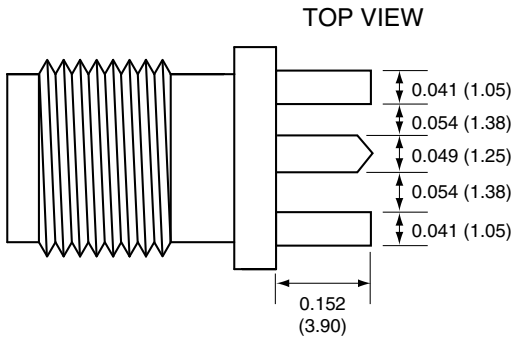

1		
Description	Material	Finish
Body	Brass	Nickel
Socket	BE CU	Gold
Insulation	Teflon	Teflon

Title SMA FEMALE EDGE MOUNT FOR 0.031" THICK BOARD		CONNECTOR CITY 159 ORT LANE MERLIN, OR 97532 PH (541)-471-6256 FAX (541)-471-6251	
Part No.	CON SMA003.031	Revision:	1.0
Dimensions:	INCHES (mm)	Date:	6/2/2006
		Sheet 1 of 1	