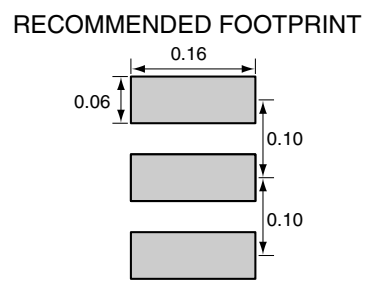

1		
Description	Material	Finish
Body	Brass	Nickel
Socket	BE CU	Gold
Insulation	Teflon	Teflon

Title SMA FEMALE EDGE MOUNT FOR 0.031" THICK BOARD		CONNECTOR CITY 159 ORT LANE MERLIN, OR 97532 PH (541)-471-6256 FAX (541)-471-6251	
Part No.	CON SMA003.031	Revision:	1.0
Dimensions:	INCHES (mm)	Date:	6/2/2006
		Sheet 1 of 1	