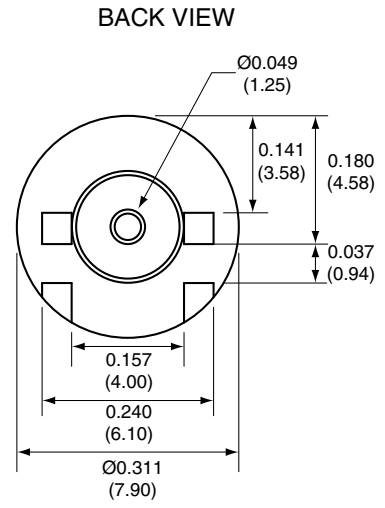

1		
Description	Material	Finish
Body	Brass	Nickel
Socket	BE CU	Gold
Insulation	Teflon	Teflon

Title SMA FEMALE EDGE MOUNT FOR 0.031" THICK BOARD		CONNECTOR CITY 159 ORT LANE MERLIN, OR 97532 PH (541)-471-6256 FAX (541)-471-6251	
Part No.	CON SMA003.031	Revision:	1.0
Dimensions:	INCHES (mm)	Date:	6/2/2006
		Sheet 1 of 1	