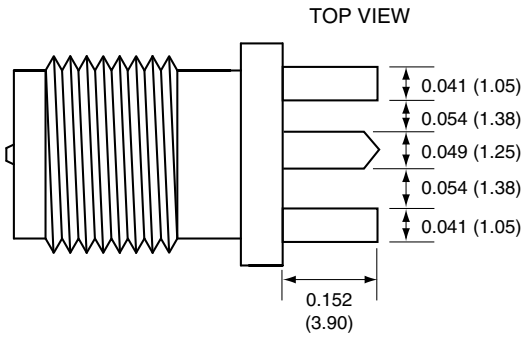

1		
Description	Material	Finish
Body	Brass	Nickel
Pin	Brass	Gold
Insulation	Teflon	Teflon

Title RP-SMA FEMALE EDGE MOUNT FOR 0.031" THICK BOARD		CONNECTOR CITY 159 ORT LANE MERLIN, OR 97532	
Part No. CONREVSMA003.031	Revision: 1.0	PH (541)-471-6256 FAX (541)-471-6251	
Dimensions: INCHES (mm)	Date: 6/2/2006	Sheet 1 of 1	