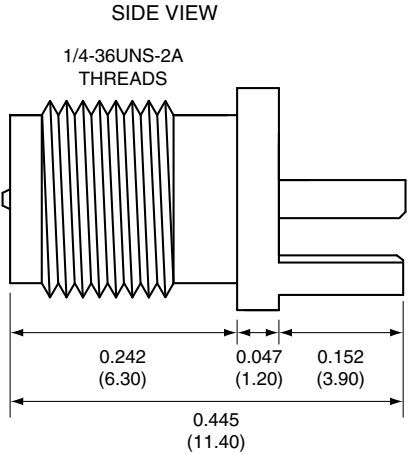

1		
Description	Material	Finish
Body	Brass	Nickel
Pin	Brass	Gold
Insulation	Teflon	Teflon

Title RP-SMA FEMALE EDGE MOUNT FOR 0.031" THICK BOARD		CONNECTOR CITY 159 ORT LANE MERLIN, OR 97532	
Part No. CONREVSMA003.031	Revision: 1.0	PH (541)-471-6256 FAX (541)-471-6251	
Dimensions: INCHES (mm)	Date: 6/2/2006	Sheet 1 of 1	