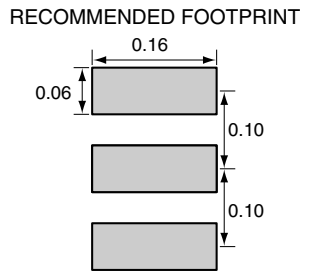

1		
Description	Material	Finish
Body	Brass	Nickel
Pin	Brass	Gold
Insulation	Teflon	Teflon

Title RP-SMA FEMALE EDGE MOUNT FOR 0.031" THICK BOARD		CONNECTOR CITY 159 ORT LANE MERLIN, OR 97532	
Part No. CONREVSMA003.031	Revision: 1.0	PH (541)-471-6256 FAX (541)-471-6251	
Dimensions: INCHES (mm)	Date: 6/2/2006	Sheet 1 of 1	