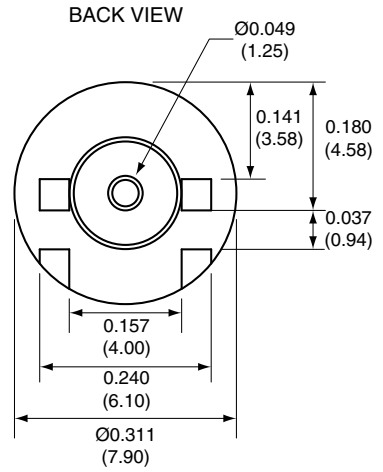

1		
Description	Material	Finish
Body	Brass	Nickel
Pin	Brass	Gold
Insulation	Teflon	Teflon

Title RP-SMA FEMALE EDGE MOUNT FOR 0.031" THICK BOARD		CONNECTOR CITY 159 ORT LANE MERLIN, OR 97532	
Part No. CONREVSMA003.031	Revision: 1.0	PH (541)-471-6256 FAX (541)-471-6251	
Dimensions: INCHES (mm)	Date: 6/2/2006	Sheet 1 of 1	