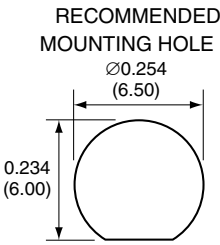

1		
Description	Material	Finish
Body	Brass	Nickel
Pin	Brass	Gold
Insulation	Teflon	Teflon

Title RP-SMA FEMALE EDGE MOUNT FOR 0.031" THICK BOARD		CONNECTOR CITY 159 ORT LANE MERLIN, OR 97532	
Part No. CONREVSMA003.031	Revision: 1.0	PH (541)-471-6256 FAX (541)-471-6251	
Dimensions: INCHES (mm)	Date: 6/2/2006	Sheet 1 of 1	