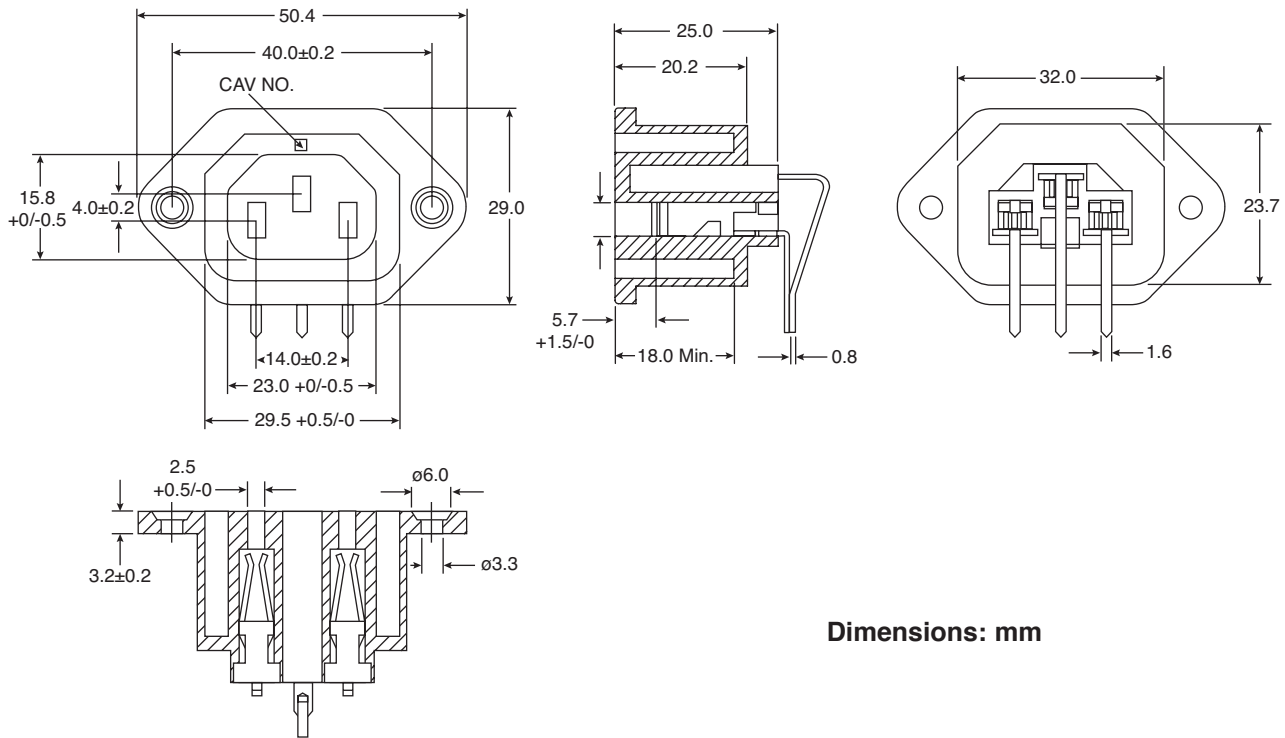

IEC 60320 C13 Outlet

161-R30201

IEC 60320 C13 Outlet

Dimensions: mm

Materials	
Body:	Black Glass-Filled Thermoplastic

Tolerance
X.XX±0.1
XX.XX±0.2
XXX.XX±0.3

SPECIFICATIONS	
Rating:	10A, 250VAC
Insulation Resistance:	Over 100MΩ at 500VDC
Dielectric Strength:	2000VAC for 1 minute