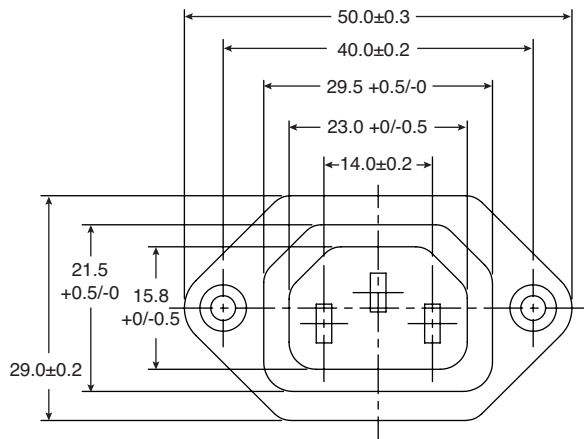

IEC 60320 C13 Outlet

161-R30200

KOBICONN

IEC 60320 C13 Outlet

Dimensions: mm

Tolerance

X.XX±0.1
XX.XX±0.2
XXX.XX±0.3

SPECIFICATIONS

Rating:	10A, 250VAC
Insulation Resistance:	Over 100MΩ at 500VDC
Dielectric Strength:	2000VAC for 1 minute

Materials

Body:	Black Glass-Filled Thermoplastic
--------------	----------------------------------