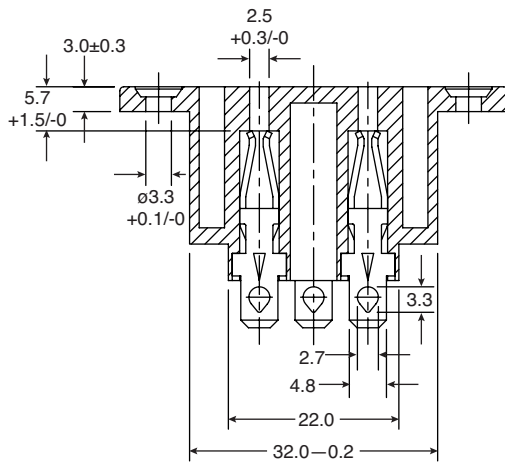

IEC 60320 C13 Outlet

161-R30200

KOBICONN

IEC 60320 C13 Outlet

Dimensions: mm

Tolerance

X.XX±0.1
XX.XX±0.2
XXX.XX±0.3

SPECIFICATIONS

Rating:	10A, 250VAC
Insulation Resistance:	Over 100MΩ at 500VDC
Dielectric Strength:	2000VAC for 1 minute

Materials

Body:	Black Glass-Filled Thermoplastic
--------------	----------------------------------