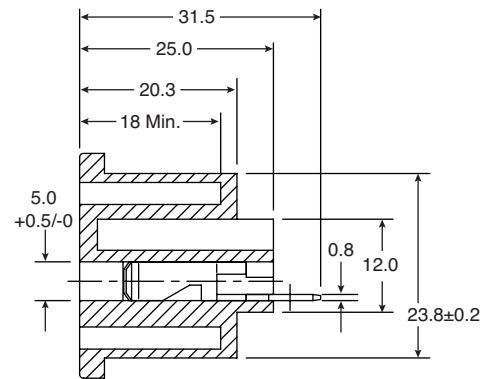

IEC 60320 C13 Outlet

161-R30200

KOBICONN

IEC 60320 C13 Outlet

Dimensions: mm

Tolerance

X.XX±0.1
XX.XX±0.2
XXX.XX±0.3

SPECIFICATIONS

Rating:	10A, 250VAC
Insulation Resistance:	Over 100MΩ at 500VDC
Dielectric Strength:	2000VAC for 1 minute

Materials

Body:	Black Glass-Filled Thermoplastic
--------------	----------------------------------