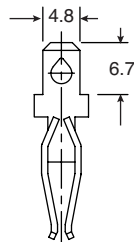

IEC 60320 C13 Outlet

161-R30200

KOBICONN

IEC 60320 C13 Outlet

Dimensions: mm

Tolerance

X.XX±0.1
XX.XX±0.2
XXX.XX±0.3

SPECIFICATIONS

Rating:	10A, 250VAC
Insulation Resistance:	Over 100MΩ at 500VDC
Dielectric Strength:	2000VAC for 1 minute

Materials

Body:	Black Glass-Filled Thermoplastic
--------------	----------------------------------