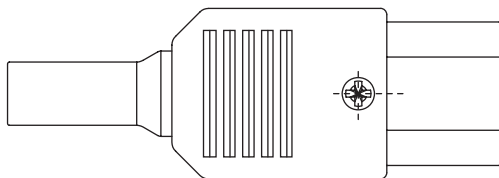

# Cable Connector Outlet

161-R332-E

Cable Connector Outlet

Dimensions: mm (In.)

SPECIFICATIONS	
<b>Rating:</b>	10A, 250VAC
<b>Insulation Resistance:</b>	Over 100MΩ at 500VDC
<b>Dielectric Strength:</b>	2000VAC for 1 Minute

MATERIALS	
<b>Body:</b>	Black Glass-Filled Thermoplastic
RoHS Compliant	

Tolerance
X.XX±0.1
XX.XX±0.2
XXX.XX±0.3

Date Last Revised: 1-30-07

Available from Mouser Electronics  
1-800-346-6873  
www.mouser.com