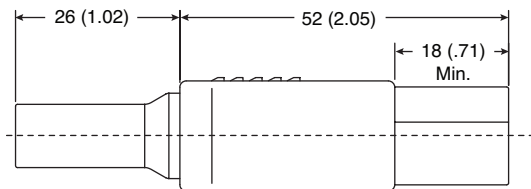

# Cable Connector Outlet

161-R332-E

Cable Connector Outlet

Dimensions: mm (In.)

SPECIFICATIONS	
<b>Rating:</b>	10A, 250VAC
<b>Insulation Resistance:</b>	Over 100MΩ at 500VDC
<b>Dielectric Strength:</b>	2000VAC for 1 Minute