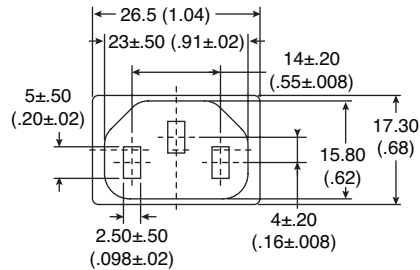

# Cable Connector Outlet

161-R332-E

Cable Connector Outlet

Dimensions: mm (In.)

SPECIFICATIONS	
<b>Rating:</b>	10A, 250VAC
<b>Insulation Resistance:</b>	Over 100MΩ at 500VDC
<b>Dielectric Strength:</b>	2000VAC for 1 Minute

KC- 301087

161-R332-E