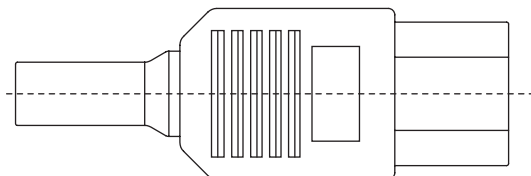

# Cable Connector Outlet

161-R332-E

Cable Connector Outlet

Dimensions: mm (In.)

SPECIFICATIONS	
<b>Rating:</b>	10A, 250VAC
<b>Insulation Resistance:</b>	Over 100MΩ at 500VDC
<b>Dielectric Strength:</b>	2000VAC for 1 Minute