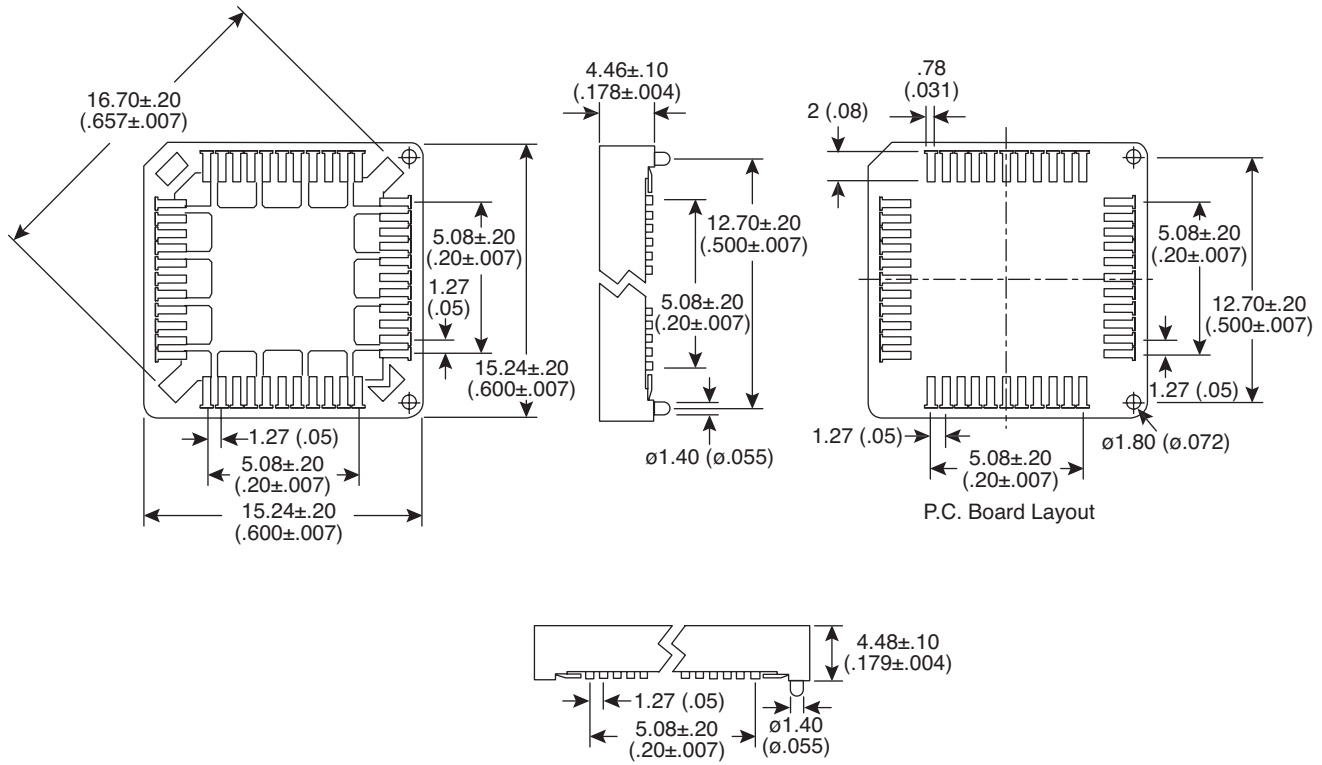

PLCC Socket

151-1522

PLCC Socket

Dimensions: mm (In.)

SPECIFICATIONS	
Position:	20pps

Date Last Revised: 9/5/05

Available from Mouser Electronics
 1-800-346-6873
 www.mouser.com

KC-300757

151-1522