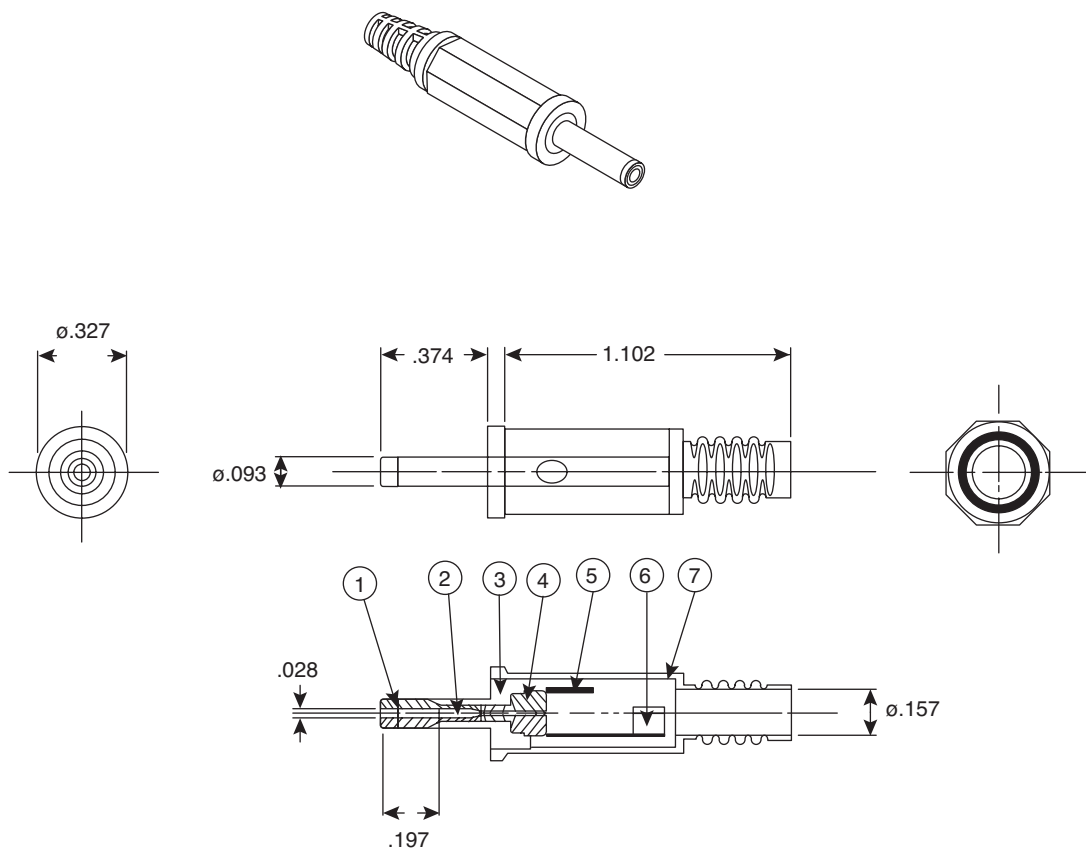

# DC Power Plug

171-3218-EX

DC Power Plug

Dimensions: In.

SPECIFICATIONS	
<b>Color:</b>	Black
RoHS Compliant by Exemption	

MATERIALS		
Part No.	Part Name	Material
1	Insulator A	POM
2	Sleeve Metal	Nickel Plated Brass
3	Center Terminal	Nickel Plated Brass
4	Metal Ring	Nickel Plated Brass
5	Insulator B	POM
6	Terminal	Nickel Plated Brass
7	Cap	PP