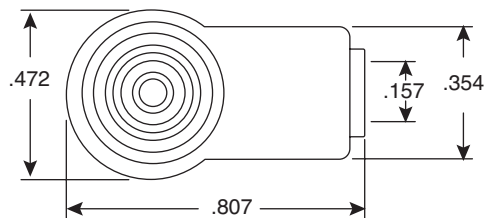

1.7mm DC Power Plug

171-3221-EX

1.7mm DC Power Plug

Dimensions: In.

SPECIFICATIONS	
Rated Current:	DC 2A @ each voltage section
Color:	black
RoHS Compliant by Exemption	

Date Last Revised: 12-9-05

Available from Mouser Electronics
1-800-346-6873
www.mouser.com

KC-300911

171-3221-EX