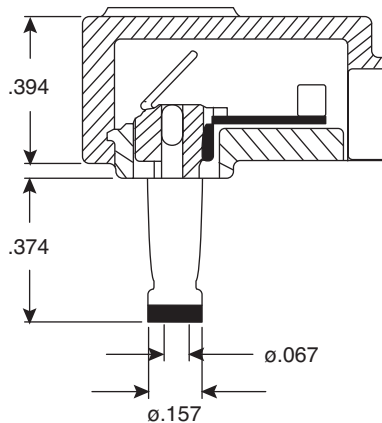

1.7mm DC Power Plug

171-3221-EX

1.7mm DC Power Plug

Dimensions: In.

SPECIFICATIONS	
Rated Current:	DC 2A @ each voltage section
Color:	black
RoHS Compliant by Exemption	

Date Last Revised: 12-9-05

Available from Mouser Electronics
1-800-346-6873
www.mouser.com

KC-300911

171-3221-EX