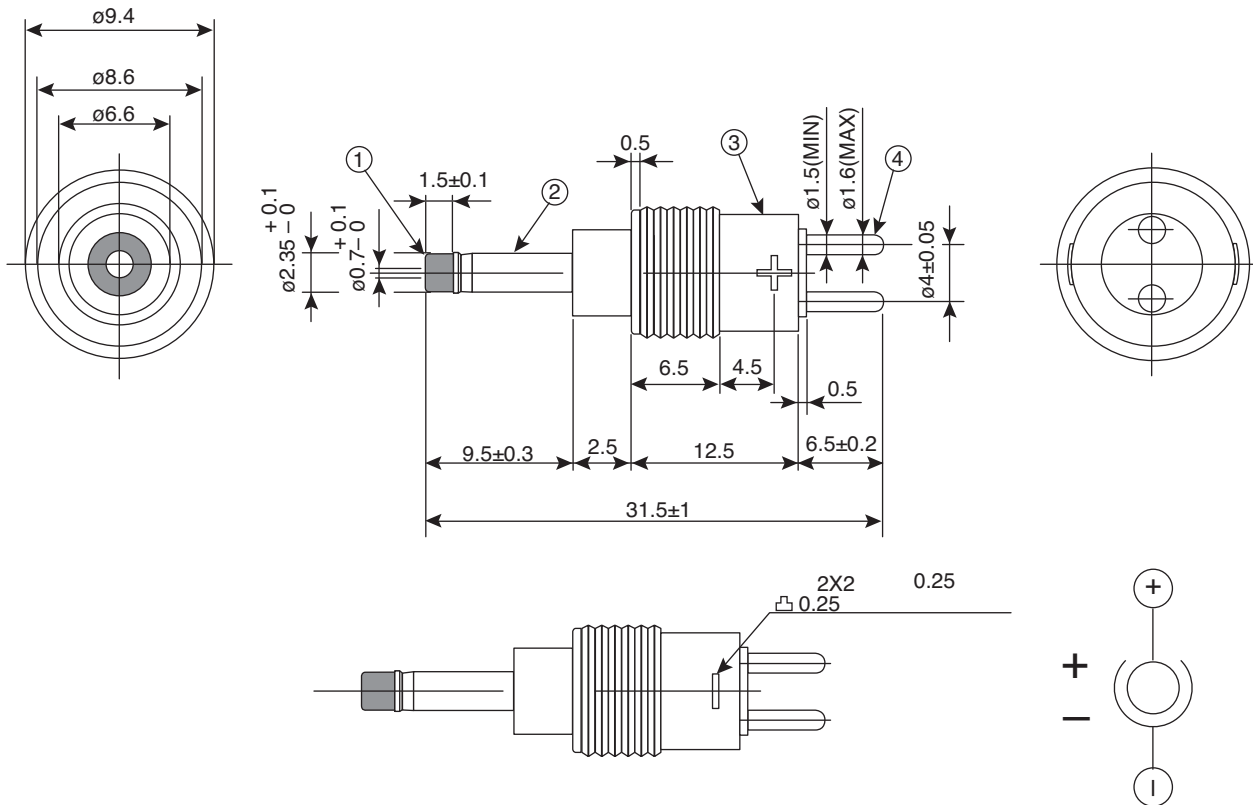

# DC Power Plug Straight

173-23507-ST-EX

**KOBI**CONN

DC Power Plug Straight

Dimensions: mm

MATERIAL SPECIFICATIONS	
1	Pom Yellow
2	Brass Nicke
3	U3. Abs Black
4	Brass Nickel
RoHS Compliant by Exemption	

Date Last Revised: 08/14/08

173-23507-ST-EX