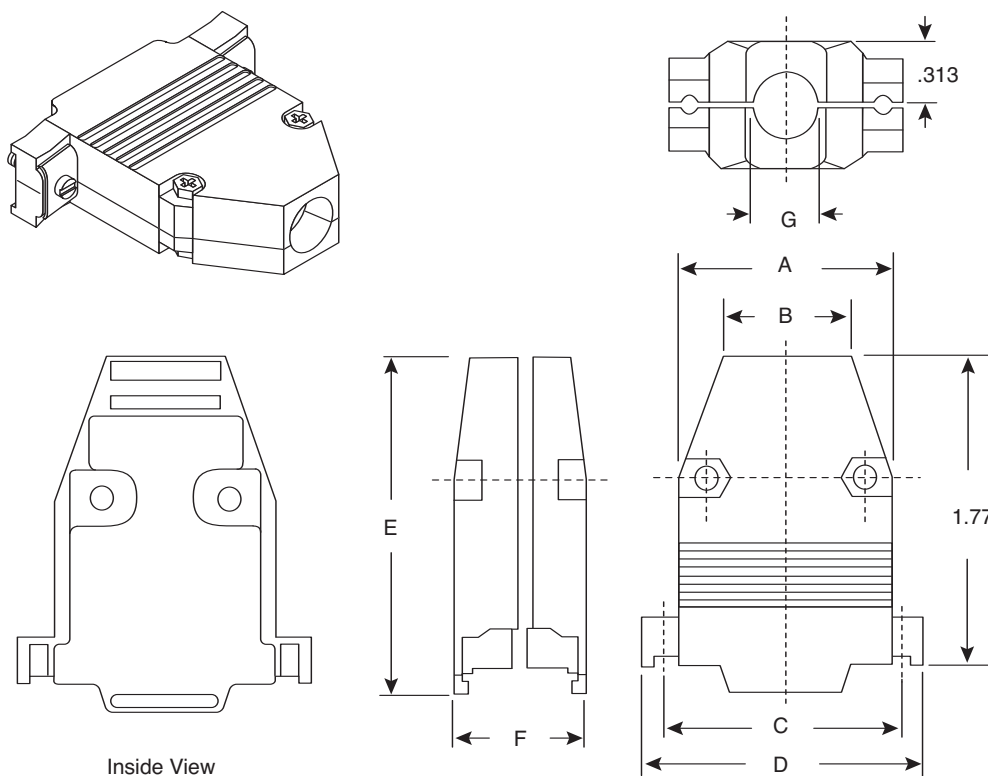

Metal Locking Hoods

156-4109, 156-4115, 156-4125

Metal Locking Hoods

Inside View

Dimensions: In.

Mouser Stock No.	Shell Size	Dimensions In.						
		A	B	C	D	E	F	G
156-4109	DB9	.778	.472	.984	1.22	1.85	.614	.276
156-4115	DB15	1.10	.571	1.31	1.57	1.89	.622	.394
156-4125	DB25	1.63	.630	1.85	2.11	1.89	.630	.394

KC-300681

156-4109, 156-4115, 156-4125