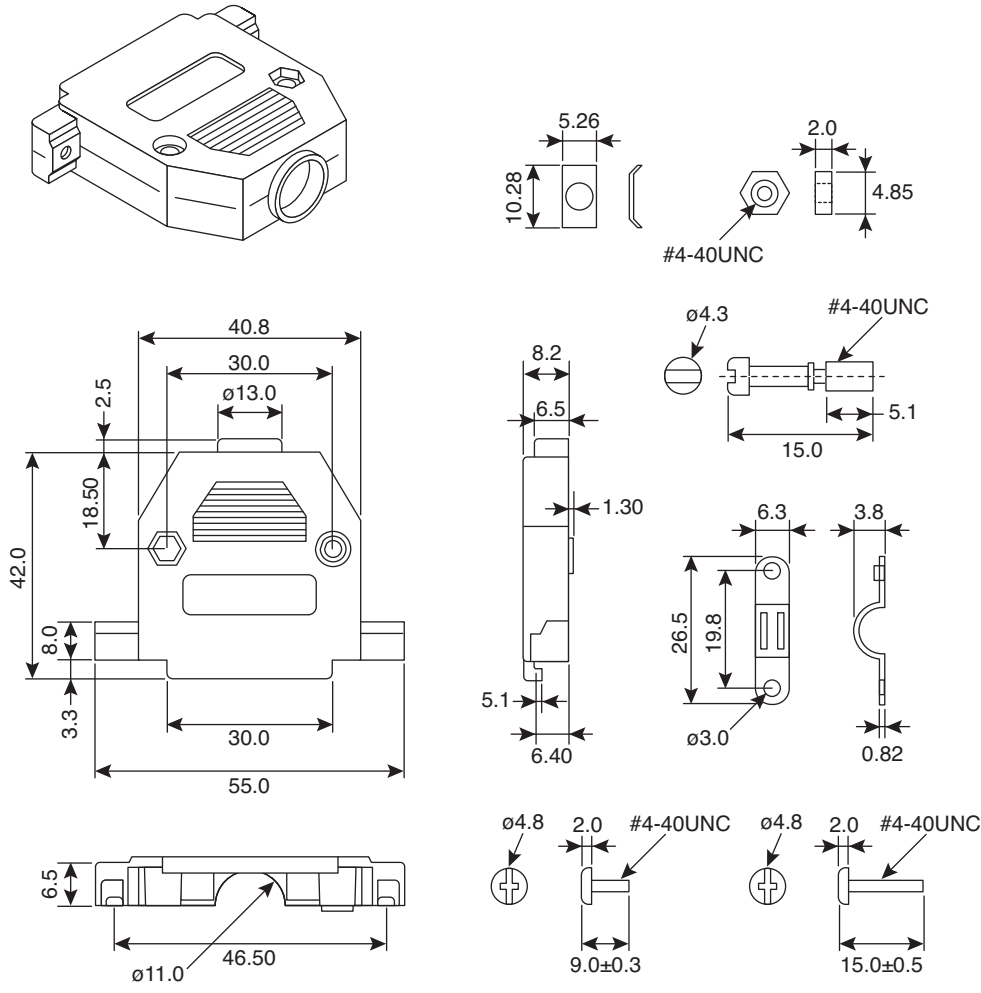

# D-Sub Hood DB25 Locking

156-2025-EX

D-Sub Hood DB25 Locking

Dimensions: mm

SPECIFICATIONS	
Type:	Economy plastic locking hood
Housing Material:	ABS plastic, gray color

RoHS Compliant by Exemption

Date Last Revised: 7-6-09