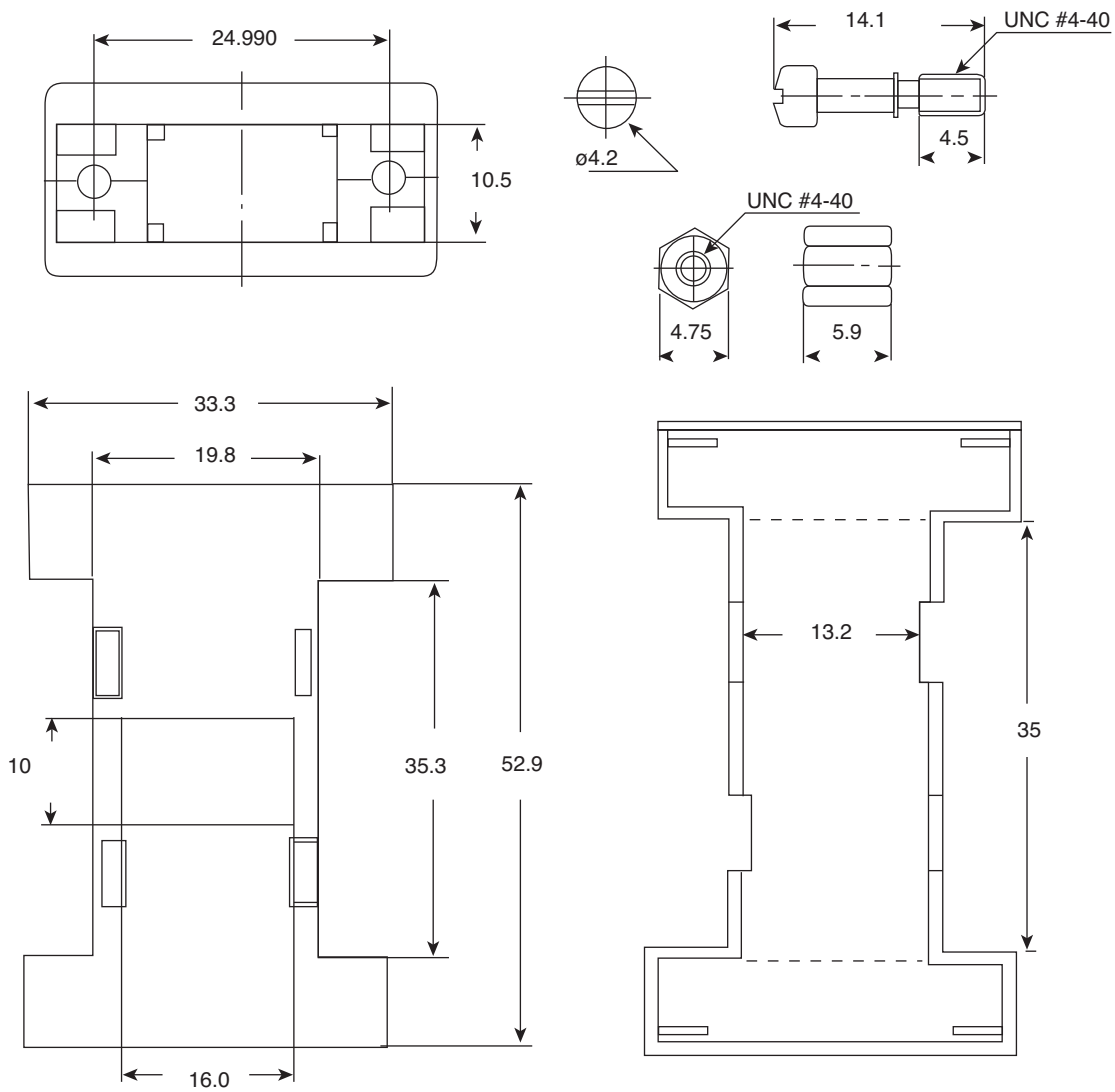

D-Sub Adaptor Housing

157-4001-EX

D-Sub Adaptor Housing

Dimensions: mm

Material Specifications:	
Insulator:	A.B.S.
RoHS compliant by Exemption	

Date Last Revised: 6/9/09

Available from Mouser Electronics
1-800-346-6873 / www.mouser.com

KC-301354

157-4001-EX

Specifications are subject to change without notice. No liability or warranty implied by this information. Environmental compliance based on producer documentation.