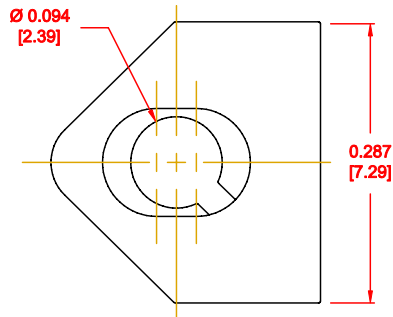

DESCRIPTION: 4-40 MALE SCREWLOCK/CLIP-ON

PART NUMBER	SCREW PART NUMBER	CLIP PART NUMBER
KIT = 160-000-002R031	SSH-440-1-T	RCO-1-T
BULK = 160-000-002R032	SSH-440-1-T	RCO-1-T

KIT INCLUDES:

(IN SEALED BAG)
2-SCREWS
2-CLIPS

MATERIAL:

SCREW: STEEL, NICKEL PLATED
CLIP: STEEL, NICKEL PLATED

FOR CLARITY
HIDDEN LINES
NOT SHOWN

DO NOT SCALE FROM DRAWING

RoHS COMPLIANT

	THESE DRAWINGS AND SPECIFICATIONS ARE THE PROPERTY OF NorComp AND SHALL NOT BE REPRODUCED, COPIED OR USED AS THE BASIS FOR THE MANUFACTURE OF SALE OF APPARATUS WITHOUT WRITTEN PERMISSION.		DRAWN: C. SMITH	DATE: 01-25-08
	NorComp			CHECKED:
SCALE: 6 : 1		SHEET 1 OF 1	REV 3	
DWG NO. 160-000-002R0YY				