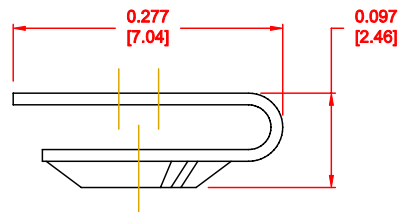

DESCRIPTION: 4-40 MALE SCREWLOCK/CLIP-ON

PART NUMBER	SCREW PART NUMBER	CLIP PART NUMBER
KIT = 160-000-002R031	SSH-440-1-T	RCO-1-T
BULK = 160-000-002R032	SSH-440-1-T	RCO-1-T

KIT INCLUDES:

(IN SEALED BAG)
2-SCREWS
2-CLIPS

MATERIAL:

SCREW: STEEL, NICKEL PLATED
CLIP: STEEL, NICKEL PLATED

FOR CLARITY
HIDDEN LINES
NOT SHOWN

DO NOT SCALE FROM DRAWING

RoHS COMPLIANT

	THESE DRAWINGS AND SPECIFICATIONS ARE THE PROPERTY OF NorComp AND SHALL NOT BE REPRODUCED, COPIED OR USED AS THE BASIS FOR THE MANUFACTURE OF SALE OF APPARATUS WITHOUT WRITTEN PERMISSION.		DRAWN: C. SMITH	DATE: 01-25-08
	NorComp			CHECKED:
SCALE: 6 : 1		SHEET 1 OF 1	REV 3	
DWG NO. 160-000-002R0YY				