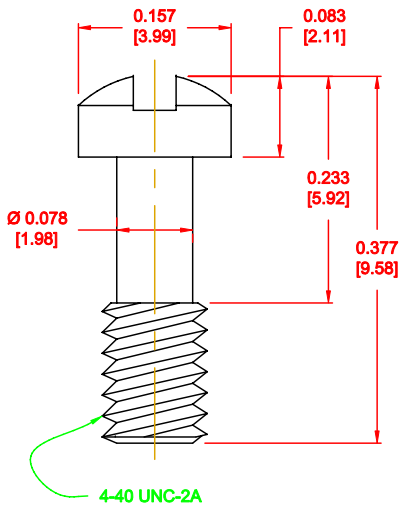

DESCRIPTION: 4-40 MALE SCREWLOCK/CLIP-ON

PART NUMBER	SCREW PART NUMBER	CLIP PART NUMBER
KIT = 160-000-002R031	SSH-440-1-T	RCO-1-T
BULK = 160-000-002R032	SSH-440-1-T	RCO-1-T

KIT INCLUDES:

(IN SEALED BAG)
2-SCREWS
2-CLIPS

MATERIAL:

SCREW: STEEL, NICKEL PLATED
CLIP: STEEL, NICKEL PLATED

FOR CLARITY
HIDDEN LINES
NOT SHOWN

DO NOT SCALE FROM DRAWING

RoHS COMPLIANT

	THESE DRAWINGS AND SPECIFICATIONS ARE THE PROPERTY OF NorComp AND SHALL NOT BE REPRODUCED, COPIED OR USED AS THE BASIS FOR THE MANUFACTURE OF SALE OF APPARATUS WITHOUT WRITTEN PERMISSION.		DRAWN: C. SMITH	DATE: 01-25-08
	NorComp			CHECKED:
SCALE: 6 : 1		SHEET 1 OF 1	REV 3	
DWG NO. 160-000-002R0YY				