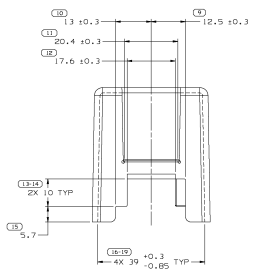

SYMBOL DEFINITION		MISSING NUMBERS		REV. DATA		REVISION HISTORY		DATE	BY	CHK
A DIMENSION WITHOUT AN INSPECTION REPORT SYMBOL (C) DOES NOT REQUIRE INSPECTION, IT MAY BE CONTROLLED ON AN INDIVIDUAL COMPONENT DRAWING	TOTAL NO. SYMBOLS ON DRAWING	17		DATE	BY	CHK				
	LAST NO. USED	27		DATE	BY	CHK