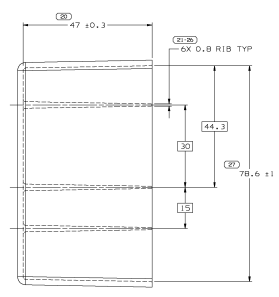

SYMBOL DEFINITION		MISSING NUMBERS		REV. DATA		REVISION HISTORY		DATE	BY	CHK
A DIMENSION WITHOUT AN INSPECTION REPORT SYMBOL (C) DOES NOT REQUIRE INSPECTION, IT MAY BE CONTROLLED ON AN INDIVIDUAL COMPONENT DRAWING	TOTAL NO. SYMBOLS ON DRAWING	17		DATE	BY	CHK				
	LAST NO. USED	27		DATE	BY	CHK