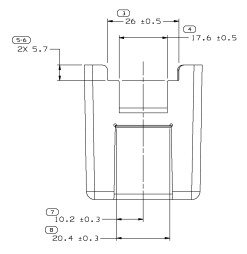

SYMBOL DEFINITION		MISSING NUMBERS		REV. DATA		REVISION HISTORY		DATE	BY	CHK
A DIMENSION WITHOUT AN INSPECTION REPORT SYMBOL (C) DOES NOT REQUIRE INSPECTION, IT MAY BE CONTROLLED ON AN INDIVIDUAL COMPONENT DRAWING	TOTAL NO. SYMBOLS ON DRAWING	17		DATE	BY	CHK				
	LAST NO. USED	27		DATE	BY	CHK