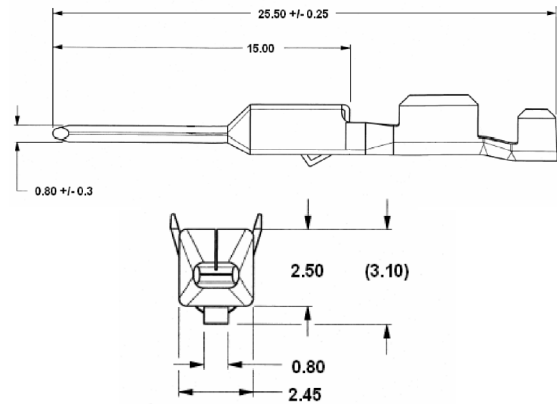

APEX 150 Terminals & Cavity Plug

FEMALE

FEMALE TERMINAL PART NUMBER	WIRE GAGE	TERMINAL MATERIAL	TERMINAL PLATING
54002000	20-22	CuSn	Sn
54001625	18-20	CuSn	Sn
54001627	16-18	CuTeSn	NiPdAu
54002002	20-22	CuTeSn	NiPdAu

MALE

MALE TERMINAL PART NUMBER	WIRE GAGE	TERMINAL MATERIAL	TERMINAL PLATING
54002001	20-22	CuSn	Sn
54001626	18-20	CuSn	Sn
54001628	16-18	CuTeSn	NiPdAu
54002003	20-22	CuTeSn	NiPdAu
MALE TERMINAL FOR SHORTING BAR APPLICATIONS			
54002004	20-22	CuTeSn	NiPdAu
54001629	16-18	CuTeSn	NiPdAu

PART NUMBER	DESCRIPTION
54241629	APEX 150 Cavity Plug