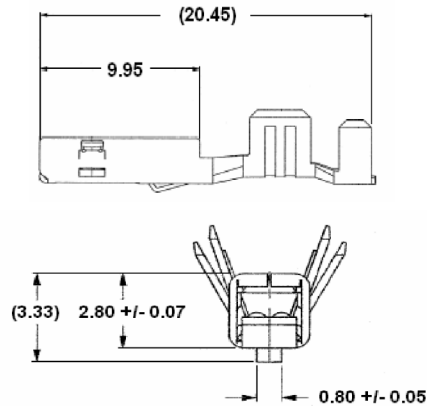

APEX 150 Terminals & Cavity Plug

FEMALE

FEMALE TERMINAL PART NUMBER	WIRE GAGE	TERMINAL MATERIAL	TERMINAL PLATING
54002000	20-22	CuSn	Sn
54001625	18-20	CuSn	Sn
54001627	16-18	CuTeSn	NiPdAu
54002002	20-22	CuTeSn	NiPdAu

MALE

MALE TERMINAL PART NUMBER	WIRE GAGE	TERMINAL MATERIAL	TERMINAL PLATING
54002001	20-22	CuSn	Sn
54001626	18-20	CuSn	Sn
54001628	16-18	CuTeSn	NiPdAu
54002003	20-22	CuTeSn	NiPdAu
MALE TERMINAL FOR SHORTING BAR APPLICATIONS			
54002004	20-22	CuTeSn	NiPdAu
54001629	16-18	CuTeSn	NiPdAu

PART NUMBER	DESCRIPTION
54241629	APEX 150 Cavity Plug