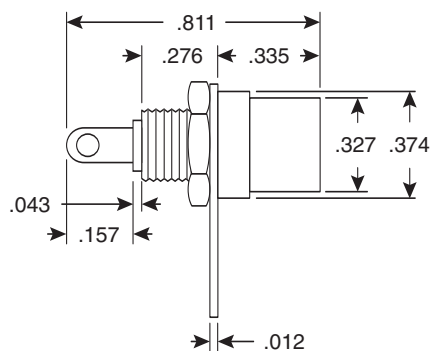

Chassis Mount Phono Jack

161-2052

Chassis Mount Phono Jacks

Dimensions: In.

Specifications	
Type:	Chassis Mount, Grounded, Phono
Body:	Nickel Plated Brass
Insulator:	ABS
Insulator Color:	Black

Date Last Revised: 4-19-05