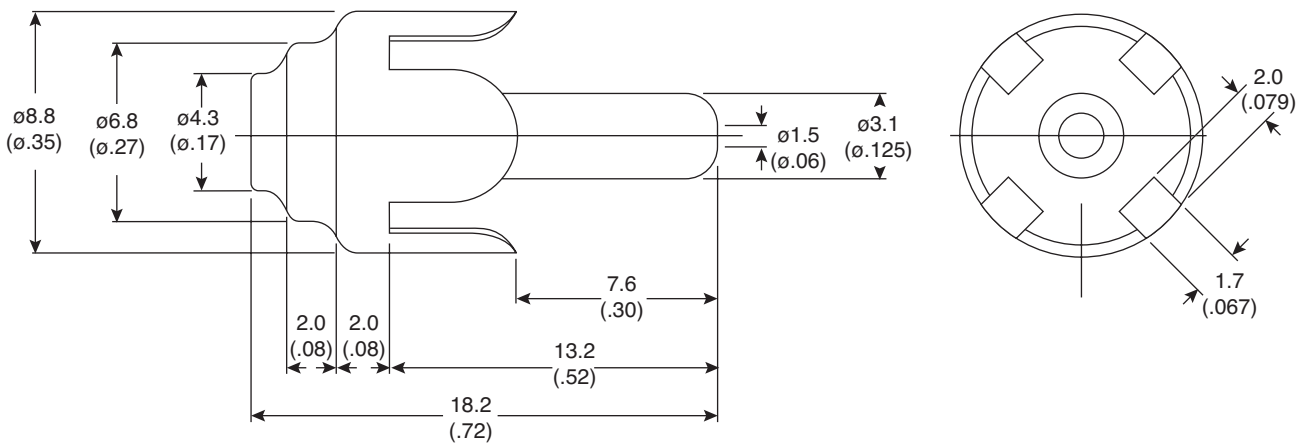

# RCA Phono Plug

17PP050-E

RCA Phono Plug

Dimensions: in. (mm)

SPECIFICATIONS	
<b>Material:</b>	Brass
<b>Finish:</b>	Nickel plated
<b>Type:</b>	Non-shielded, ininsulated
RoHS Compliant	

Date Last Revised: 12-11-07