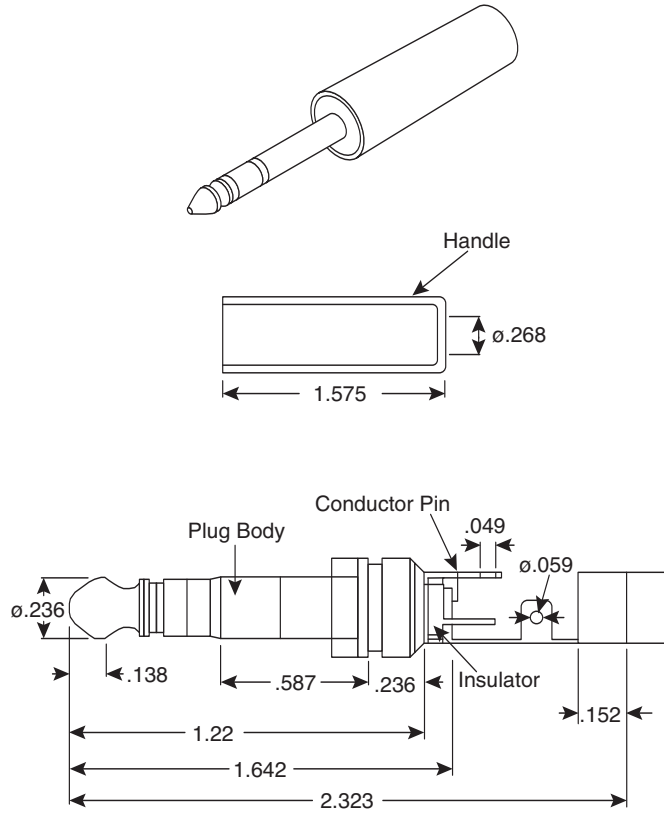

Non-Shielded 1/4" Plug

17PP080

Non-Shielded 1/4" Plug

Dimensions: In.

MATERIALS	
Handle:	ABS Plastic
Plug Body:	Brass Plated Nickel
Insulator:	Plastic
Conductor Pin:	Iron Plated Nickel
Color:	Black

Date Last Revised: 4-18-05