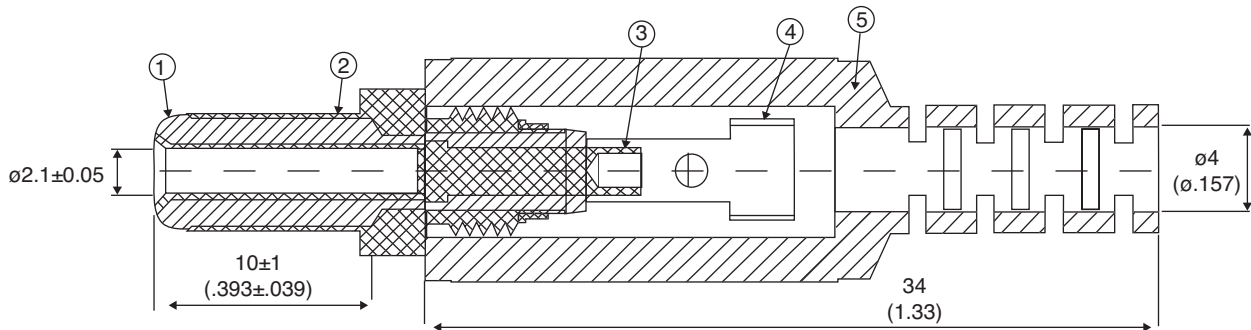

# DC Power Plug

171-PA5521-E

DC Power Plug

Dimensions: mm (in.)

## SPECIFICATIONS

1	POM Black
2	BRASS NICKEL
3	BRASS NICKEL
4	BRASS NICKEL
5	PVC BLACK
RoHS Compliant	

## Electrical Specifications

<b>Voltage:</b>	12VDC
<b>Amperage:</b>	2A

Date Last Revised: 05/14/07

Available from Mouser Electronics  
1-800-346-6873 / [www.mouser.com](http://www.mouser.com)

KC- 301154

Specifications are subject to change without notice. No liability or warranty implied by this information. Environmental compliance based on producer documentation.