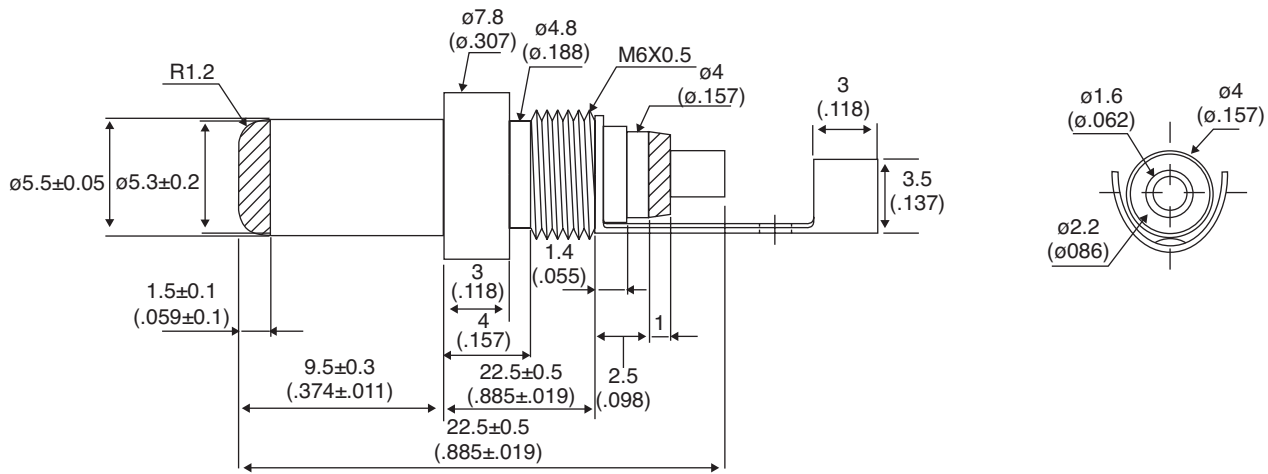

# DC Power Plug

171-PA5521-E

DC Power Plug

Dimensions: mm (in.)

## SPECIFICATIONS

1	POM Black
2	BRASS NICKEL
3	BRASS NICKEL
4	BRASS NICKEL
5	PVC BLACK
RoHS Compliant	

## Electrical Specifications

<b>Voltage:</b>	12VDC
<b>Amperage:</b>	2A

Date Last Revised: 05/14/07

Available from Mouser Electronics  
1-800-346-6873 / [www.mouser.com](http://www.mouser.com)

KC- 301154

Specifications are subject to change without notice. No liability or warranty implied by this information. Environmental compliance based on producer documentation.