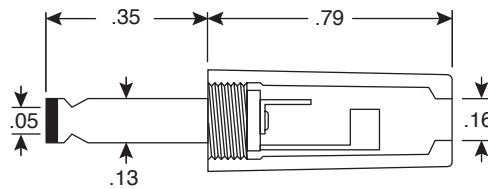

# Mini DC Power Plug

17PP200-EX

Mini DC Power Plug

Dimensions: In.

SPECIFICATIONS	
Type:	Miniature DC Power
Net Weight:	1.5 grams
RoHS Compliant by Exemption	

Date Last Revised: 12-8-05

Available from Mouser Electronics  
1-800-346-6873  
www.mouser.com

KC-300899

17PP200-EX