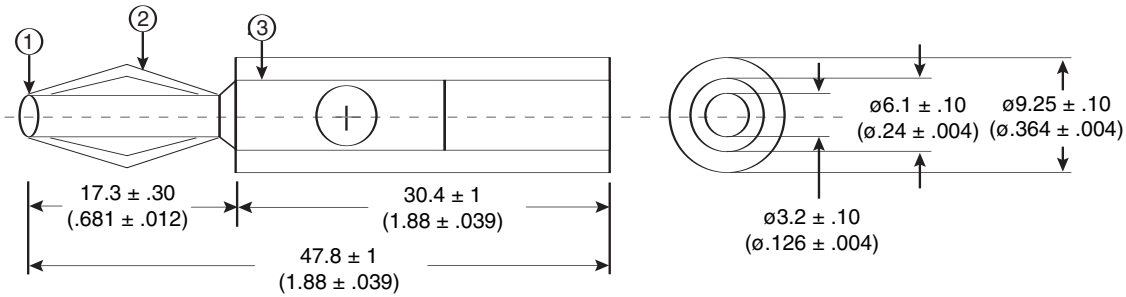

# Banana Plugs

171-5461, 171-5462

**KOBI**CONN

Banana Plugs

Dimensions: mm (IN.)

## SPECIFICATIONS

<b>Material:</b>	1. Phosphor Bronze Plated Nickel
	2. Copper Plated Nickel
	3. Copper Plated Nickel
<b>Screw:</b>	Iron Plated Nickel
<b>Handles:</b>	Black Plastic (171-5461)
	Red Plastic (171-5462)
<b>Electrical:</b>	750V
	10A