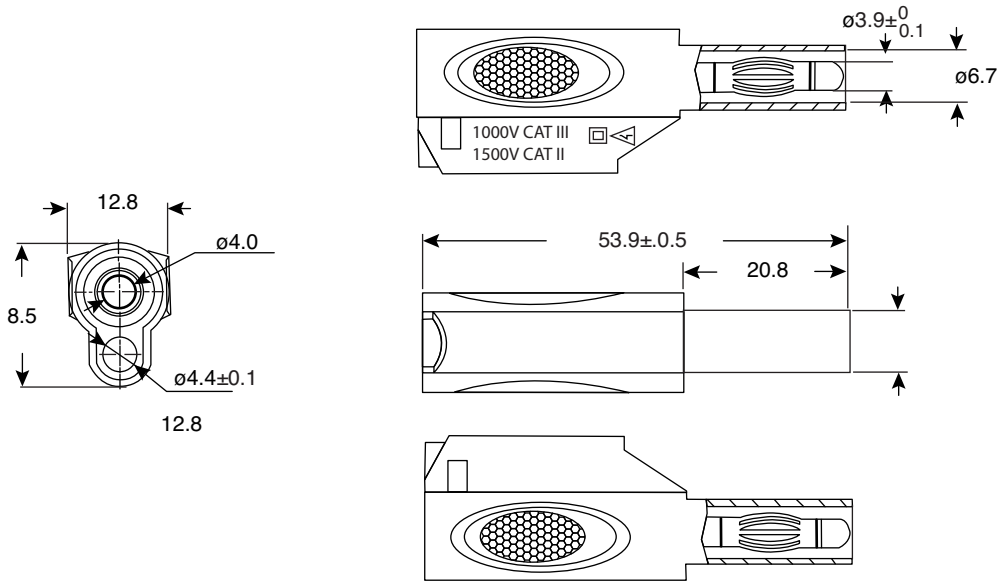

Banana Plugs

174-R887B-EX, 174-R887R-EX

Banana Plugs

Dimensions: mm

MOUSER STOCK NO.	Color
174-R887B-EX	Black
174-R887R-EX	Red

SPECIFICATIONS	
Rating:	10A
Insulation Resistance:	DC 500V 100M ohm Min
Dielectric Strength:	AC 1500V 1 minute
Operation Temperature:	-20 ~ +80°C
RoHS Compliant by Exemption	