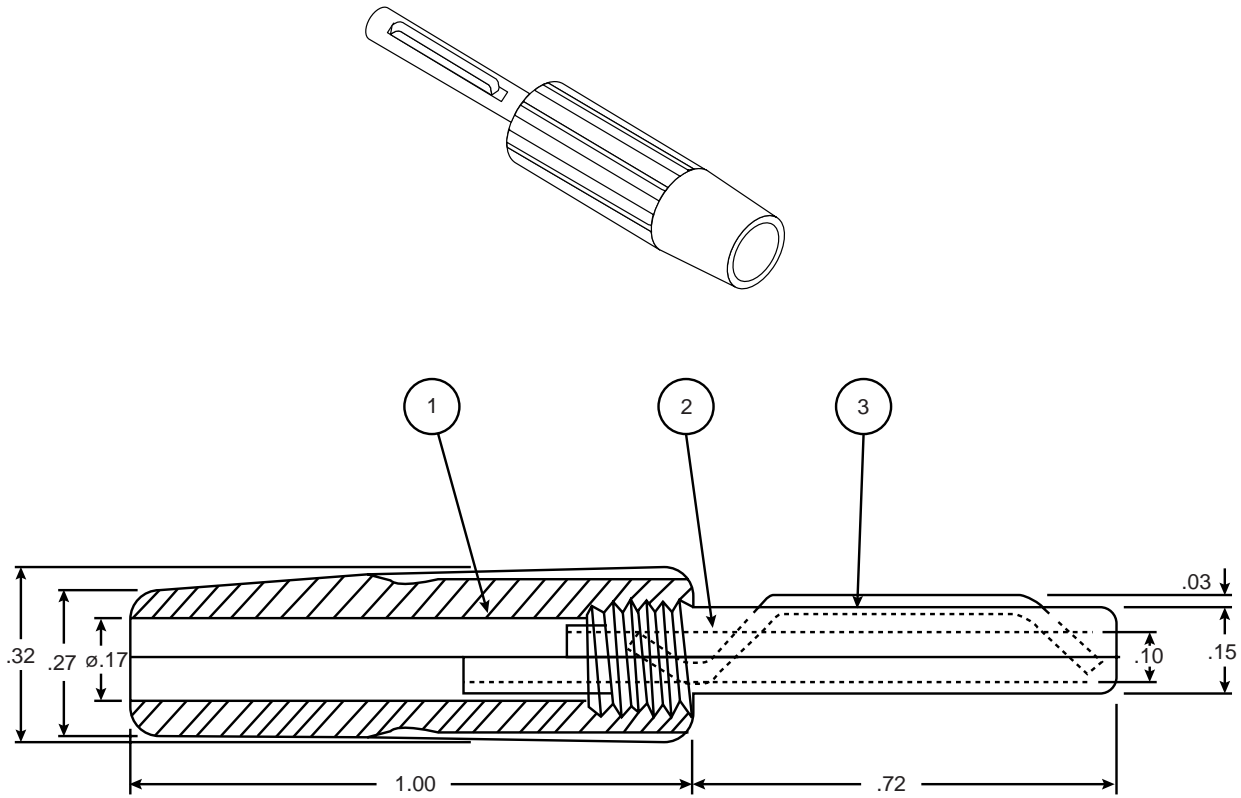

4mm Hi-Rel Banana Plugs

17HR549 17HR550

4mm Hi-Rel Banana Plugs

DIMENSIONS (IN.)

SPECIFICATIONS	
17HR549:	Red Housing
17HR550:	Black Housing

Pin	Description	Material	Finish
1	Plug Housing	Acetal	-
2	Plug Pin	Brass BS 2874	Bright Tin Plated
3	Spring	Stainless Steel Wire 18/8	-