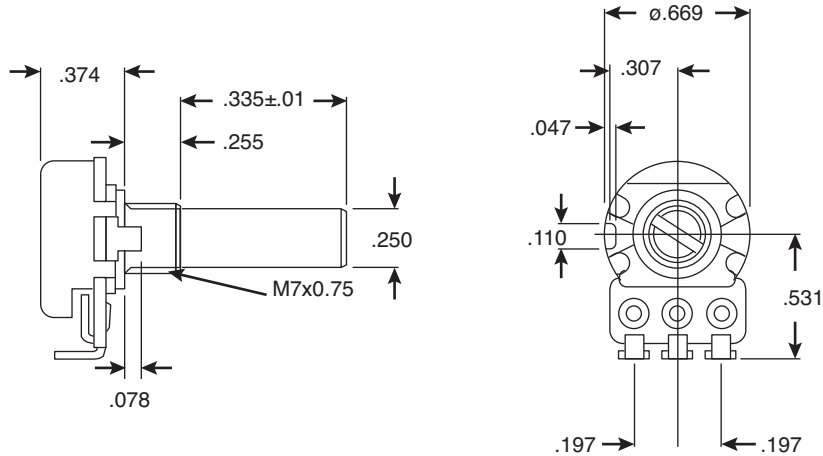

## Potentiometers 313-3000F-Value

RoHS Compliant

Dimensions (in.)

### Mechanical:

- Total rotation angle: 300°C±5°C
- Rotation torque: 20~200gf.cm
- Shaft stop strength: More than 6Kgf.cm/min.
- Click position: Center cm 11 positions
- Click torque: 100~400 gf.cm

### Electrical Specifications:

- Rated wattage: 0.2W
- Rated voltage: 200V
- Insulation resistance: More than 100MΩ at 500VDC
- Withstand resistance: 500VAC, 1 minute
- Resistance Taper: Linear
- Values(Ω) : 1K, 2K, 5K, 10K, 25K, 50K, 100K, 250K, 500K, 1M
- RoHS Compliant