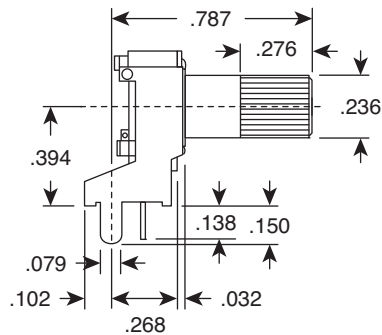

## Potentiometers

### 317-2091F-Value

Shaft shown in full CCW position

Mounting Holes

### Dimensions (in.) (except where noted)

#### Specifications:

- Type: Miniature Snap-In
- Taper: Linear
- Rotation Angle:  $280^\circ \pm 5^\circ$
- Rotation Torque: 10~100gf.cm
- Shaft Stop Strength: >3Kgf cm/min.
- Rotation Life: 10,000 cycles
- Rated Wattage: .1W
- Rated Voltage: 50VAC
- Rotational Life: 15,000 cycles
- Values( $\Omega$ ) : 1K, 5K, 10K, 25K, 50K, 100K, 250K, 500K, & 1M
- Rotational Life: 15,000 cycles
- RoHS Compliant