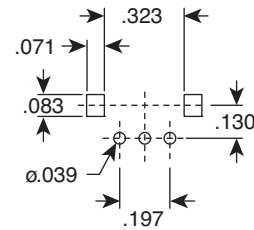

### 317-2091F-Value

Shaft shown in full CCW position

Mounting Holes

### Dimensions (in.) (except where noted)

#### Specifications:

- Type: Miniature Snap-In
- Taper: Linear
- Rotation Angle:  $280^\circ \pm 5^\circ$
- Rotation Torque: 10~100gf.cm
- Shaft Stop Strength: >3Kgf cm/min.
- Rotation Life: 10,000 cycles
- Rated Wattage: .1W
- Rated Voltage: 50VAC
- Rotational Life: 15,000 cycles
- Values( $\Omega$ ) : 1K, 5K, 10K, 25K, 50K, 100K, 250K, 500K, & 1M
- Rotational Life: 15,000 cycles
- RoHS Compliant