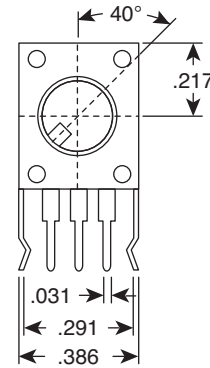

## Potentiometers

### 317-2091F-Value

Shaft shown in full CCW position

Mounting Holes

### Dimensions (in.) (except where noted)

#### Specifications:

- Type: Miniature Snap-In
- Taper: Linear
- Rotation Angle:  $280^\circ \pm 5^\circ$
- Rotation Torque: 10~100gf.cm
- Shaft Stop Strength: >3Kgf cm/min.
- Rotation Life: 10,000 cycles
- Rated Wattage: .1W
- Rated Voltage: 50VAC
- Rotational Life: 15,000 cycles
- Values( $\Omega$ ) : 1K, 5K, 10K, 25K, 50K, 100K, 250K, 500K, & 1M
- Rotational Life: 15,000 cycles
- RoHS Compliant