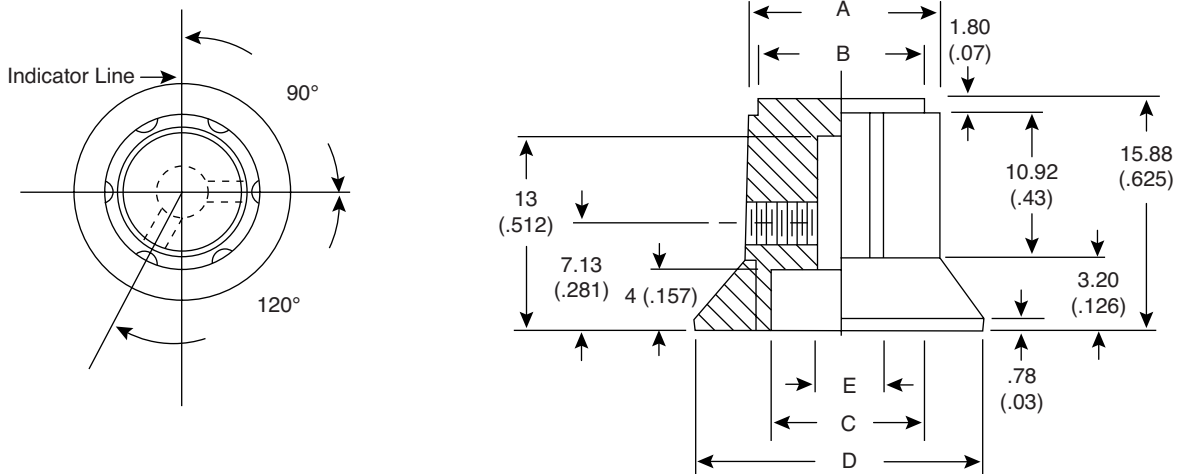

Knobs

450-MAS51, 450-MAS52, 450-MAS53, 450-MAS54,
450-MAS71, 450-MAS72, 450-MAS91, 450-MAS92

Date Last Revised: 5/22/07

Dimensions: mm (In.)

SPECIFICATIONS	
Material:	Solid Aluminum
Finish:	Spin
Tolerance:	ø0-4±.10mm, ø4.10-16±.25mm, ø16-64±.30mm

DIMENSIONS MM (IN.)						
Mouser Stock No.	A	B	C	D	E	Body
450-MAS51	12.7 (0.50)	10.9 (0.43)	9.5 (0.37)	18.8 (0.74)	3.2 (0.13)	Natural
450-MAS52	12.7 (0.50)	10.9 (0.43)	9.5 (0.37)	18.8 (0.74)	3.2 (0.13)	Black
450-MAS53	12.7 (0.50)	10.9 (0.43)	9.5 (0.37)	18.8 (0.74)	6.4 (0.25)	Natural
450-MAS54	12.7 (0.50)	10.9 (0.43)	9.5 (0.37)	18.8 (0.74)	6.4 (0.25)	Black
450-MAS71	19.0 (0.74)	16.5 (0.65)	15.0 (0.59)	28.5 (1.12)	6.4 (0.25)	Natural
450-MAS72	19.0 (0.74)	16.5 (0.65)	15.0 (0.59)	28.5 (1.12)	6.4 (0.25)	Black
450-MAS91	23.8 (0.94)	20.8 (0.82)	18.0 (0.71)	35.5 (1.40)	6.4 (0.25)	Natural
450-MAS92	23.8 (0.94)	20.8 (0.82)	18.0 (0.71)	35.5 (1.40)	6.4 (0.25)	Black