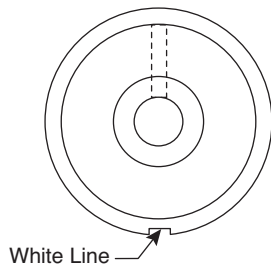

Date Last Revised: 8-18-09

Dimensions: mm (In.)

SPECIFICATIONS	
<b>Color:</b>	black (450-0125), red (450-0126)
<b>Set Screw:</b>	#6-32 (use 1.6mm tool)

Available from Mouser Electronics  
1-800-346-6873  
www.mouser.com