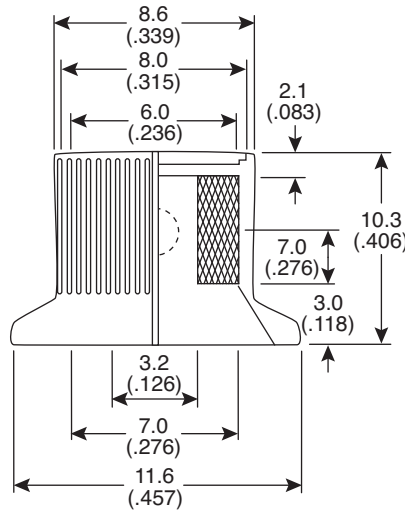

Date Last Revised: 8-18-09

Dimensions: mm (In.)

SPECIFICATIONS	
<b>Color:</b>	black (450-0125), red (450-0126)
<b>Set Screw:</b>	#6-32 (use 1.6mm tool)

Available from Mouser Electronics  
1-800-346-6873  
www.mouser.com