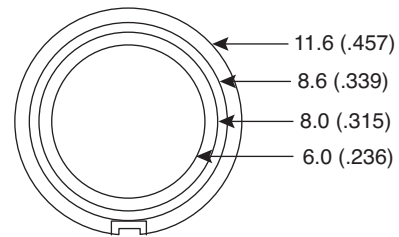

Date Last Revised: 8-18-09

Dimensions: mm (In.)

SPECIFICATIONS	
<b>Color:</b>	black (450-0125), red (450-0126)
<b>Set Screw:</b>	#6-32 (use 1.6mm tool)

Available from Mouser Electronics  
1-800-346-6873  
www.mouser.com