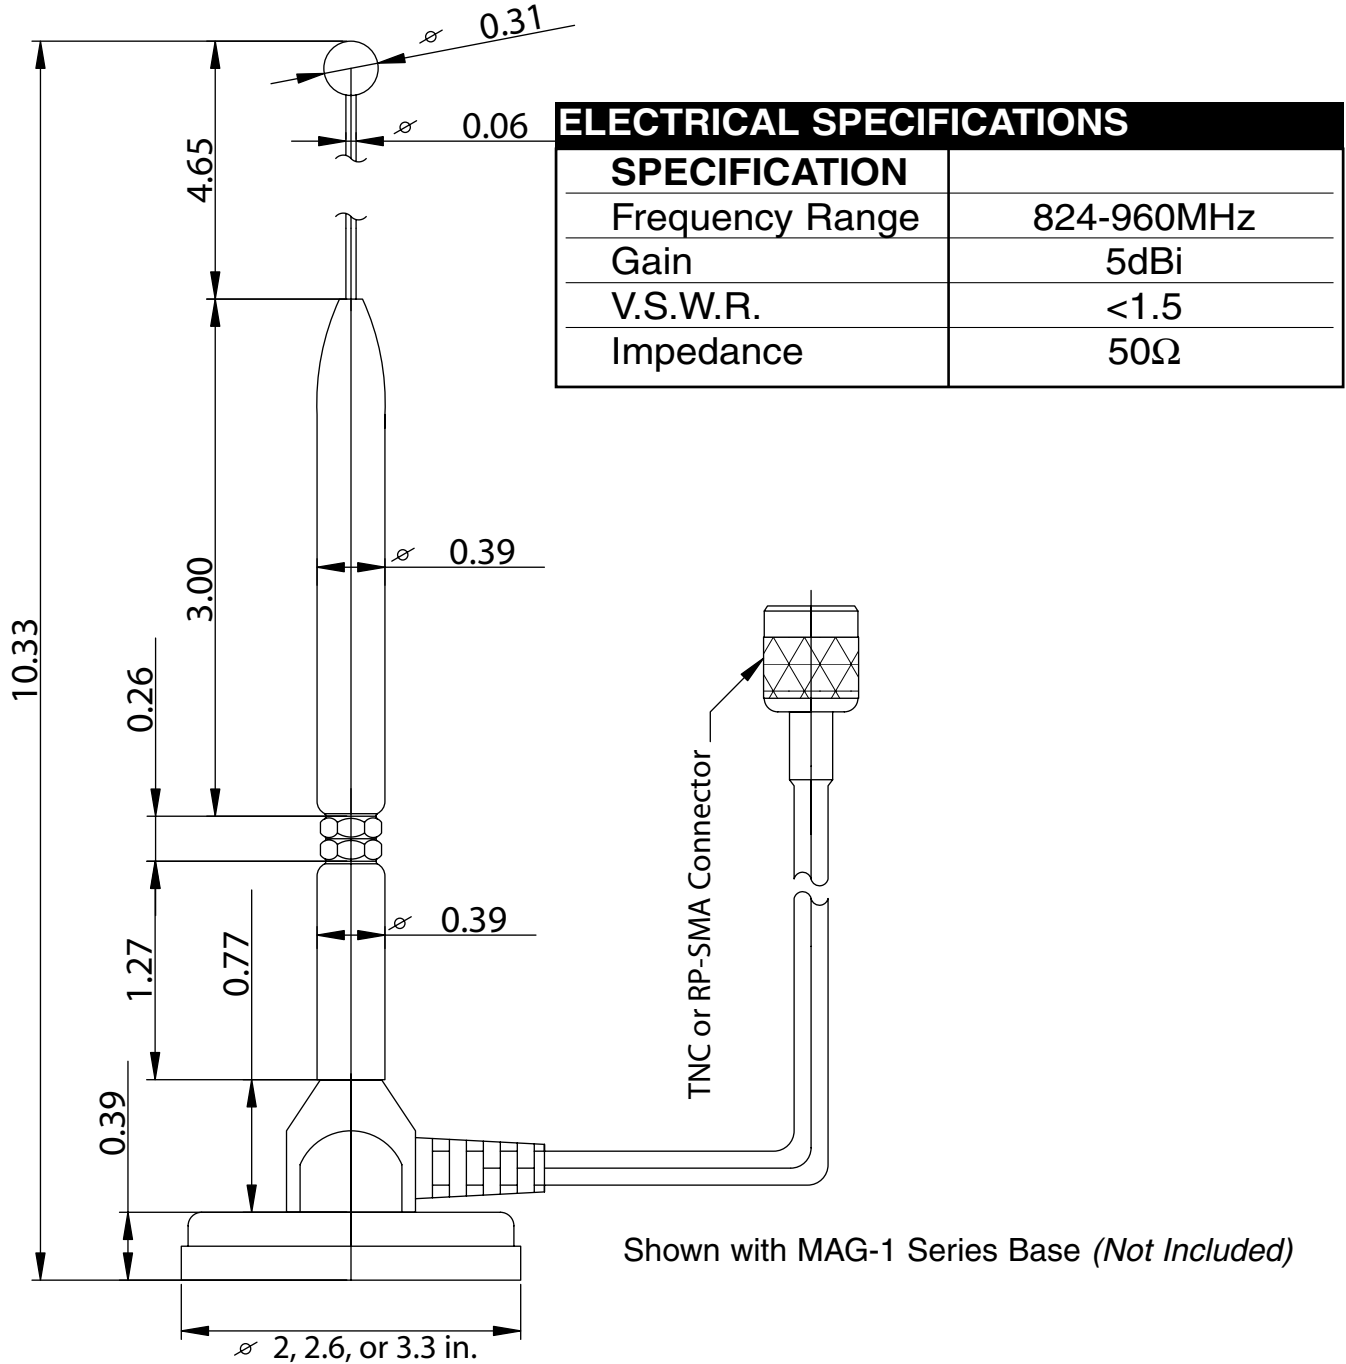

## Hi-Gain Whip-Element for Mag. 1 Bases

*Other cable terminations available for volume orders.*