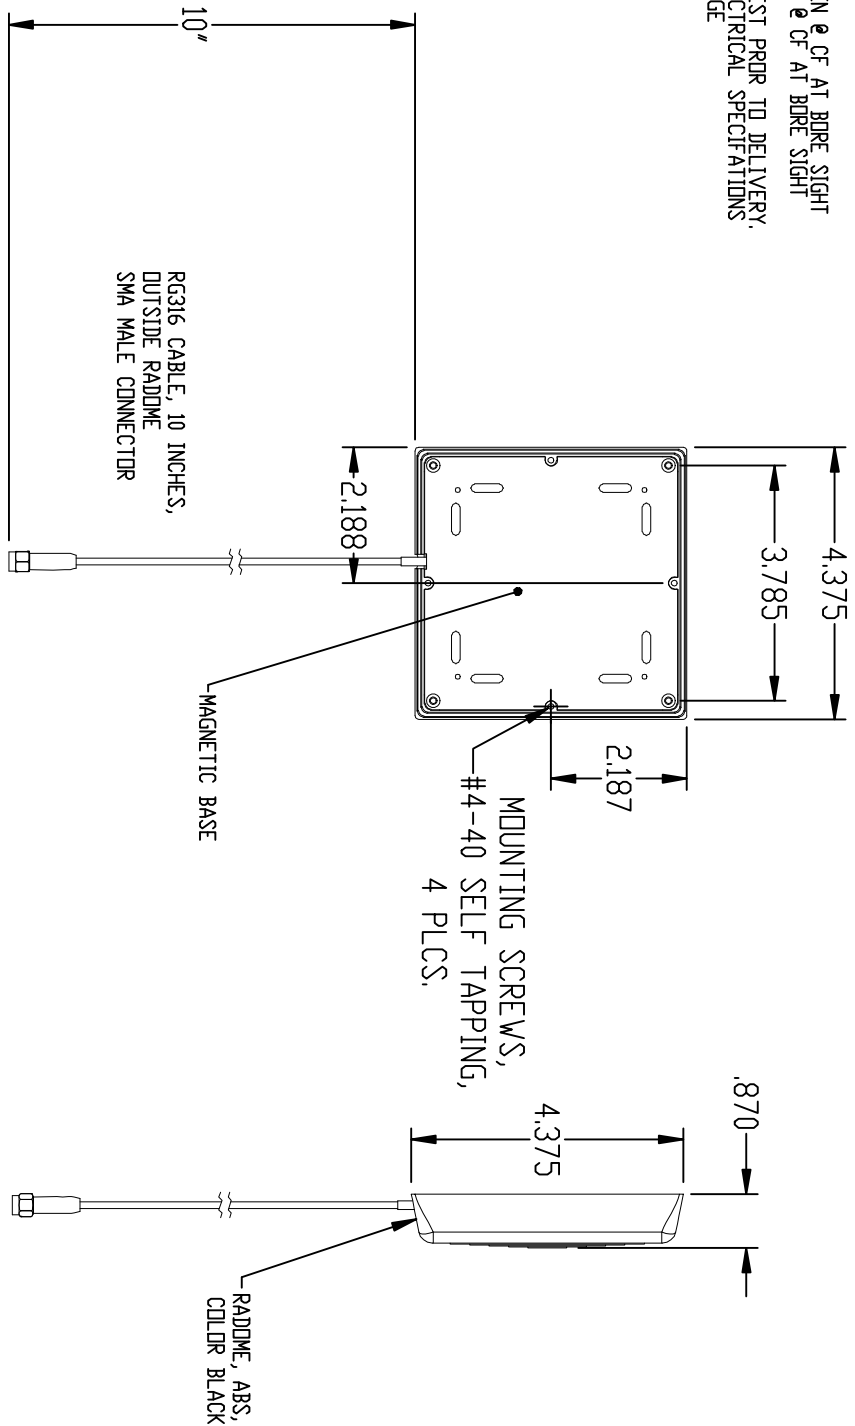

1. NOTES:
   1. ELECTRICAL SPECIFICATIONS:
   CENTER FREQUENCY = 915 ±4 MHz
   POLARIZATION: LHCP
   3:1 VSWR B.W. = 30 MHz
   GAIN SHALL BE 3dBIC MIN @ CF AT BORE SIGHT
   A/R SHALL BE 6dB MAX. @ CF AT BORE SIGHT
   ZIN = 50 OHMS
   2. 100% ELECTRICAL TEST PROR TO DELIVERY.
   3. FDDI PRINT AND ELECTRICAL SPECIFICATIONS
   ARE SUBJECT TO CHANGE