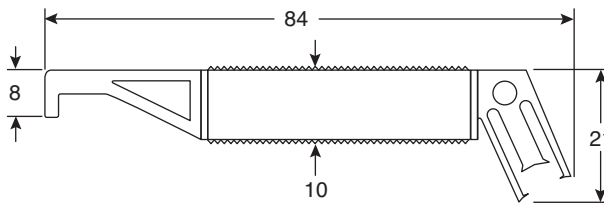

441-EPD213

441-EPD223

441-EPD224

Dimensions: mm

## SPECIFICATIONS

- Pulls and installs both glass type fuses and ATQ blade fuses.
  - Durable single piece design is convenient for fuse removal and replacement.
  - A must for all car owners.
  - Made of hard durable plastic.
- For glass fuse diameter's 5.0mm, 6.3mm and ATQ.