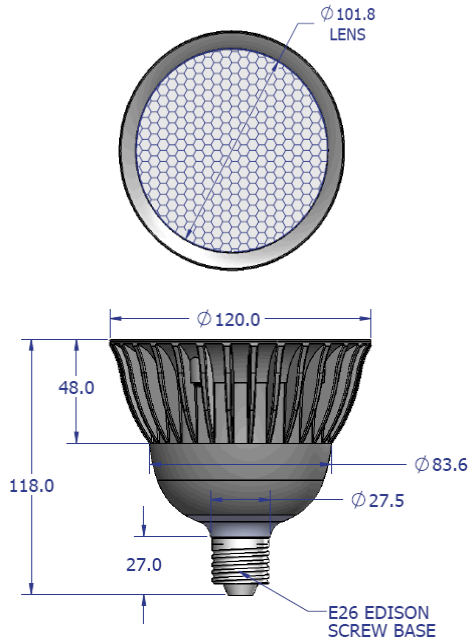

Outline Dimensions

Operating Specifications

Parameter	Value
Input Voltage	90VAC – 264VAC
Power Consumption	17W
Ambient Temperature	-40°C to +55°C
Storage Temperature	-40°C to +85°C
Lumen Maintenance	Average >70% at 50K hours, T_A 25°C

Beam Spread Chart