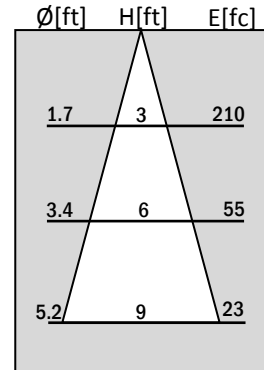

3100K Flood Beam

LUXPAR™
LUX ON TARGET

High Performance
LED PAR38 Lamp

LedEngin, Inc.

Tel: +1 (408) 492-0620
3350 Scott Blvd, Bldg. 9
Santa Clara, CA 95054 USA
Email: info@ledengin.com
www.luxpar.net