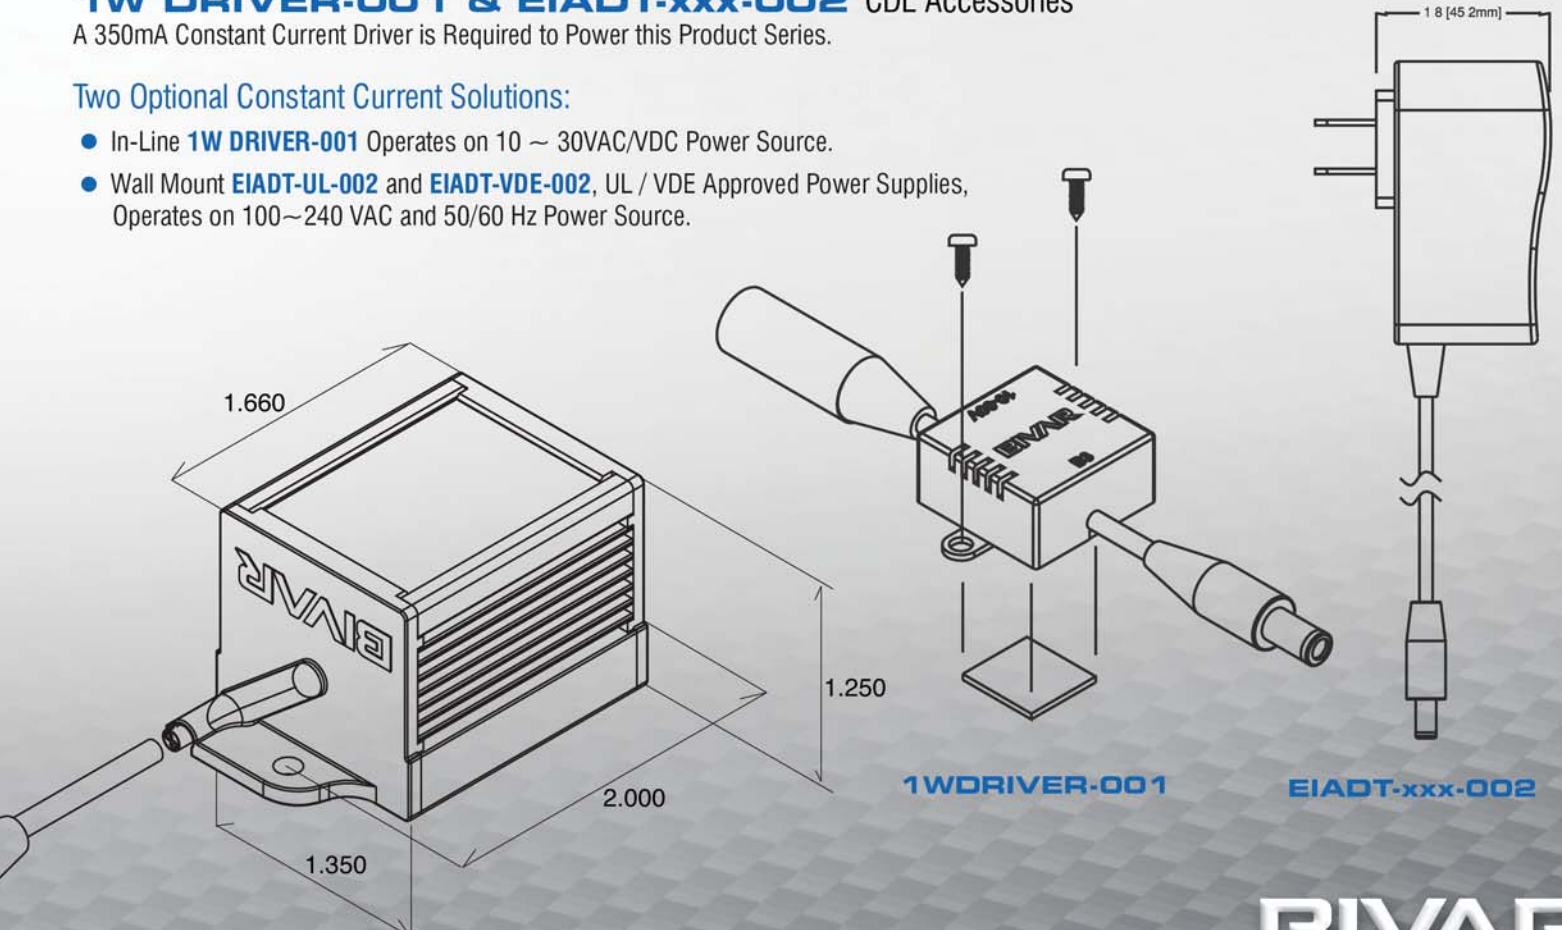

CDL-WHT-CS & CDL-WHT-CSB

CUBIC DIRECTIONAL LIGHTING
TECHNICAL SPECIFICATIONS

SERIES	MODEL #	LUMEN / VIEWING ANGLE	LIGHT ENGINE	LENS	ALUMINUM HOUSING COLOR	HOUSING DIMENSIONS
CDL	CDL-WHT-CS	80 / 25°	White	Spot	Metallic Gray	1.350"W x 1.250"H x 1.660"L
	CDL-WHT-CSB	80 / 25°	White	Spot	Black	1.350"W x 1.250"H x 1.660"L

CDL-WHT-FL & CDL-WHT-FLB

CUBIC DIRECTIONAL LIGHTING
TECHNICAL SPECIFICATIONS

SERIES	MODEL #	LUMEN / VIEWING ANGLE	LIGHT ENGINE	LENS	ALUMINUM HOUSING COLOR	HOUSING DIMENSIONS
CDL	CDL-WHT-FL	80 / 120°	White	Flood	Metallic Gray	1.350"W x 1.250"H x 1.660"L
	CDL-WHT-FLB	80 / 120°	White	Flood	Black	1.350"W x 1.250"H x 1.660"L

1W DRIVER-001 & EIADT-xxx-002 CDL Accessories

A 350mA Constant Current Driver is Required to Power this Product Series.

Two Optional Constant Current Solutions:

- In-Line **1W DRIVER-001** Operates on 10 ~ 30VAC/VDC Power Source.
- Wall Mount **EIADT-UL-002** and **EIADT-VDE-002**, UL / VDE Approved Power Supplies, Operates on 100~240 VAC and 50/60 Hz Power Source.

BIVAR