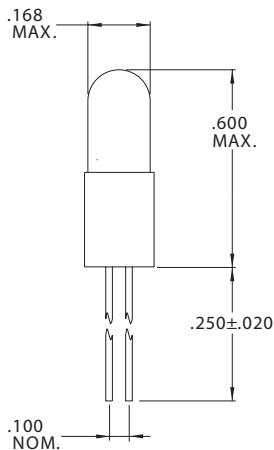

## T-1 1/4 Special Midget Flange Base

Part Number	Design Voltage	Amps	MSCP	Life Hours	Filament Type
CM7302	1.30	.030	.006	100	S-2
CM8636	1.35	.060	.006	500	C-2R
CM8656	2.50	.400	.550	30	C-2R
CM8637	3.00	.190	.250	350	C-2R
CM3518	5.00	.115	.150	40,000	C-2R
CM3582	5.00	.060	.030	60,000	C-2R
CM3585	5.00	.060	.050	25,000	C-2R
CM8541	6.00	.060	.130	3,000	C-2R
CM8628	6.00	.200	.630	1,000	C-2R
CM8551	6.30	.200	.550	5,000	C-2R
CM8646	14.00	.080	.500	1,000	C-2F
CM737	28.00	.050	.300	16,000	C-2F
CM8632	28.00	.040	.320	1,000	C-2F

## T-1 1/4 Bi-Pin Base (.100")

Part Number	Design Voltage	Amps	MSCP	Life Hours	Filament Type
CM7306	1.30	.030	.006	100	S-2
CM7636	1.35	.060	.006	500	C-2R
CM7307	2.50	.400	.550	30	C-2R
CM7637	3.00	.190	.250	350	C-2R
CM7515	5.00	.115	.150	40,000	C-2R
CM7580	5.00	.060	.030	60,000	C-2R
CM7583	5.00	.060	.050	25,000	C-2R
CM7309	6.00	.060	.130	3,000	C-2R
CM7628	6.00	.200	.630	1,000	C-2R
CM7310	6.30	.200	.550	5,000	C-2R
CM7646	14.00	.080	.500	1,000	C-2F
CM7052	28.00	.030	.200	5,000	C-2F
CM7632	28.00	.040	.320	1,000	C-2F