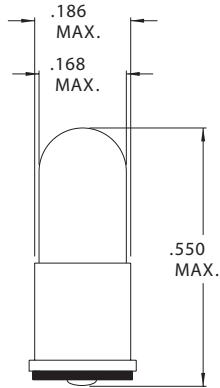

## T-1 1/4 Special Midget Flange Base

Part Number	Design Voltage	Amps	MSCP	Life Hours	Filament Type
CM7302	1.30	.030	.006	100	S-2
CM8636	1.35	.060	.006	500	C-2R
CM8656	2.50	.400	.550	30	C-2R
CM8637	3.00	.190	.250	350	C-2R
CM3518	5.00	.115	.150	40,000	C-2R
CM3582	5.00	.060	.030	60,000	C-2R
CM3585	5.00	.060	.050	25,000	C-2R
CM8541	6.00	.060	.130	3,000	C-2R
CM8628	6.00	.200	.630	1,000	C-2R
CM8551	6.30	.200	.550	5,000	C-2R
CM8646	14.00	.080	.500	1,000	C-2F
CM737	28.00	.050	.300	16,000	C-2F
CM8632	28.00	.040	.320	1,000	C-2F

## T-1 1/4 Bi-Pin Base (.100")

Part Number	Design Voltage	Amps	MSCP	Life Hours	Filament Type
CM7306	1.30	.030	.006	100	S-2
CM7636	1.35	.060	.006	500	C-2R
CM7307	2.50	.400	.550	30	C-2R
CM7637	3.00	.190	.250	350	C-2R
CM7515	5.00	.115	.150	40,000	C-2R
CM7580	5.00	.060	.030	60,000	C-2R
CM7583	5.00	.060	.050	25,000	C-2R
CM7309	6.00	.060	.130	3,000	C-2R
CM7628	6.00	.200	.630	1,000	C-2R
CM7310	6.30	.200	.550	5,000	C-2R
CM7646	14.00	.080	.500	1,000	C-2F
CM7052	28.00	.030	.200	5,000	C-2F
CM7632	28.00	.040	.320	1,000	C-2F