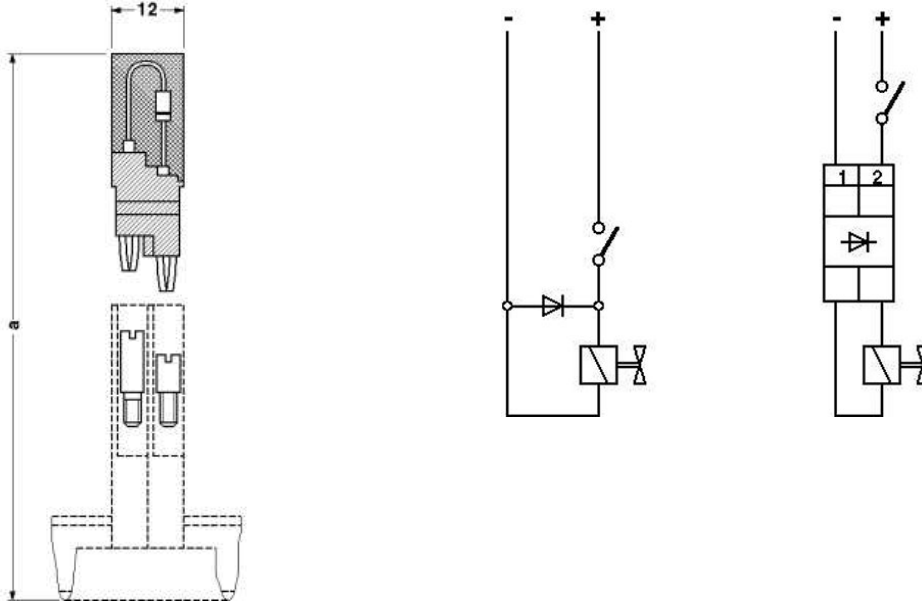

Diagrams/Drawings

Circuit diagram