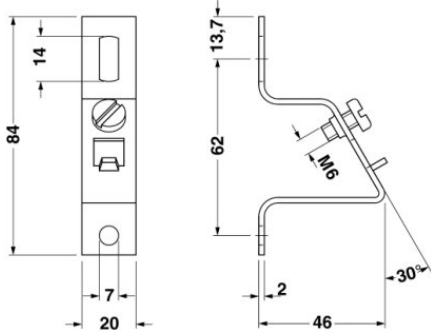

BG/SHA

Order No.: 1201594

<http://eshop.phoenixcontact.de/phoenix/treeViewClick.do?UID=1201594>

Angled brackets with M6 screw, DIN rail limit stop, for fixing DIN rails at an angle of 30°, height: 46 mm

Commercial data	
GTIN (EAN)	
sales group	B221
Pack	10 pcs.
Customs tariff	73269098
Catalog page information	Page 700 (CL-2009)

Technical data

General data	
Height	46 mm
Length	84 mm
Width	20 mm
Material	Steel
Color	silver

Diagrams/Drawings

Dimensioned drawing

Address

PHOENIX CONTACT Inc., USA
586 Fulling Mill Road
Middletown, PA 17057, USA
Phone (800) 888-7388
Fax (717) 944-1625
<http://www.phoenixcon.com>