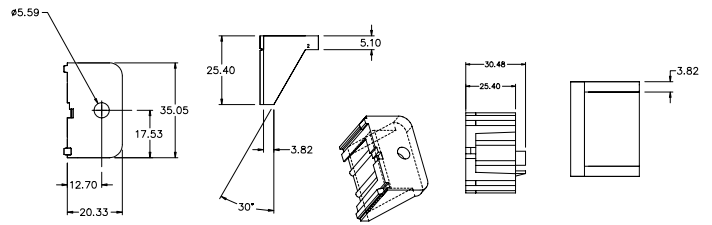

Part Number / Artikel-Nr.	Remarks / Bemerkungen
03540515Z (10 pcs.)	0.75 Inch / 19mm
03540516Z (10 pcs.)	1 Inch / 25.4mm
03540517Z (10 pcs.)	1.25 Inch / 31.7mm

Assembly/Mounting Accessories

**Mounting Accessories - Mounting Module**

RoHS

Dimensions in mm / Maße in mm

Part Number / Artikel-Nr.	Remarks / Bemerkungen
03540514Z (40 pcs.)	—

**Mounting Leg**

RoHS

Dimensions in mm / Maße in mm

Part Number / Artikel-Nr.	Remarks / Bemerkungen
03540541Z (50 pcs.)	2.50 Inch / 63.5mm
03540518Z (50 pcs.)	3 Inch / 76.2mm

Assembly/Mounting Accessories

**Mounting Accessories - Flush Mounting Leg**

RoHS

Dimensions in mm / Maße in mm

Part Number / Artikel-Nr.	Remarks / Bemerkungen
03540519Z (50 pcs.)	—

**Side Mounting Bracket**

RoHS

Dimensions in mm / Maße in mm

Part Number / Artikel-Nr.	Remarks / Bemerkungen
03540540Z (50 pcs.)	—

Assembly/Mounting Accessories