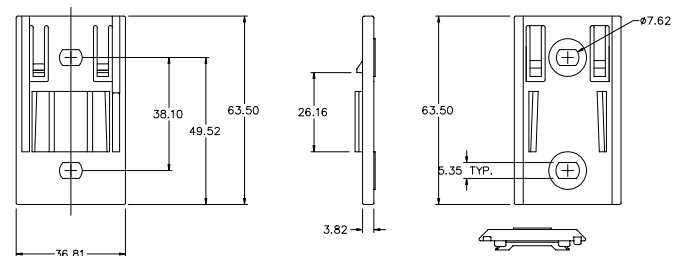

Part Number / Artikel-Nr.	Remarks / Bemerkungen
03540515Z (10 pcs.)	0.75 Inch / 19mm
03540516Z (10 pcs.)	1 Inch / 25.4mm
03540517Z (10 pcs.)	1.25 Inch / 31.7mm

Assembly/Mounting Accessories

**Mounting Accessories - Mounting Module**

RoHS

Dimensions in mm / Maße in mm

Part Number / Artikel-Nr.	Remarks / Bemerkungen
03540514Z (40 pcs.)	—

**Mounting Leg**

RoHS

Dimensions in mm / Maße in mm

Part Number / Artikel-Nr.	Remarks / Bemerkungen
03540541Z (50 pcs.)	2.50 Inch / 63.5mm
03540518Z (50 pcs.)	3 Inch / 76.2mm

Assembly/Mounting Accessories

**Mounting Accessories - Flush Mounting Leg**

RoHS

Dimensions in mm / Maße in mm

Part Number / Artikel-Nr.	Remarks / Bemerkungen
03540519Z (50 pcs.)	—

**Side Mounting Bracket**

RoHS

Dimensions in mm / Maße in mm

Part Number / Artikel-Nr.	Remarks / Bemerkungen
03540540Z (50 pcs.)	—

Assembly/Mounting Accessories