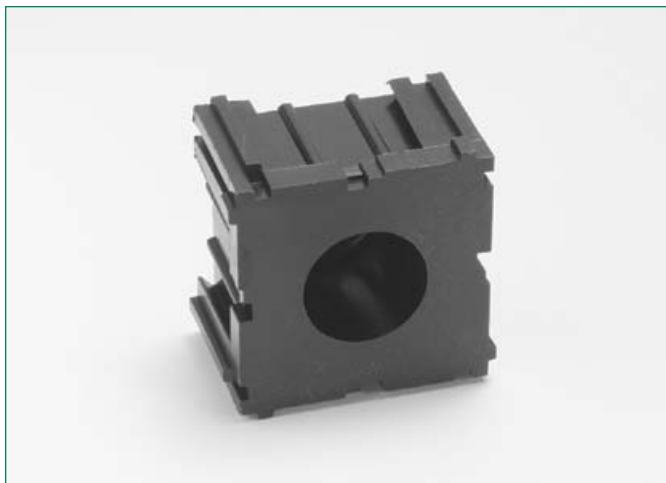

**Assembly Accessories - BLOK LOKS™**

RoHS

Dimensions in mm / Maße in mm

Part Number / Artikel-Nr.	Remarks / Bemerkungen
03540523Z (250 pcs.)	-

**Mounting Accessories - Mounting Standoffs**

RoHS

Dimensions in mm / Maße in mm

Part Number / Artikel-Nr.	Remarks / Bemerkungen
03540515Z (10 pcs.)	0.75 Inch / 19mm
03540516Z (10 pcs.)	1 Inch / 25.4mm
03540517Z (10 pcs.)	1.25 Inch / 31.7mm

Assembly/Mounting Accessories

**Mounting Accessories - Mounting Module**

RoHS

Dimensions in mm / Maße in mm

Part Number / Artikel-Nr.	Remarks / Bemerkungen
03540514Z (40 pcs.)	—

**Mounting Leg**

RoHS

Dimensions in mm / Maße in mm

Part Number / Artikel-Nr.	Remarks / Bemerkungen
03540541Z (50 pcs.)	2.50 Inch / 63.5mm
03540518Z (50 pcs.)	3 Inch / 76.2mm

Assembly/Mounting Accessories

**Mounting Accessories - Flush Mounting Leg**

RoHS

Dimensions in mm / Maße in mm

Part Number / Artikel-Nr.	Remarks / Bemerkungen
03540519Z (50 pcs.)	—

**Side Mounting Bracket**