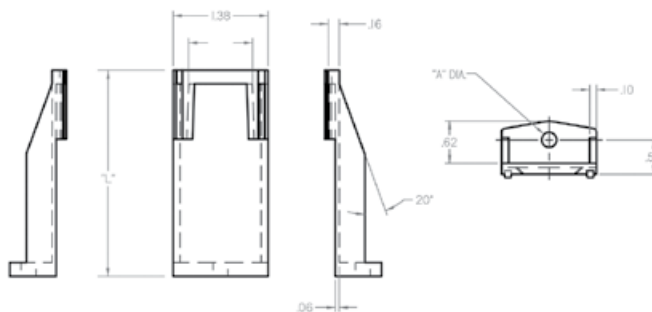

Part Number / Artikel-Nr.	Remarks / Bemerkungen
03540515Z (10 pcs.)	0.75 Inch / 19mm
03540516Z (10 pcs.)	1 Inch / 25.4mm
03540517Z (10 pcs.)	1.25 Inch / 31.7mm

Assembly/Mounting Accessories

**Mounting Accessories - Mounting Module**

RoHS

Dimensions in mm / Maße in mm

Part Number / Artikel-Nr.	Remarks / Bemerkungen
03540514Z (40 pcs.)	—

**Mounting Leg**

RoHS

Dimensions in mm / Maße in mm

Part Number / Artikel-Nr.	Remarks / Bemerkungen
03540541Z (50 pcs.)	2.50 Inch / 63.5mm
03540518Z (50 pcs.)	3 Inch / 76.2mm

Assembly/Mounting Accessories

**Mounting Accessories - Flush Mounting Leg**

RoHS

Dimensions in mm / Maße in mm

Part Number / Artikel-Nr.	Remarks / Bemerkungen
03540519Z (50 pcs.)	—

**Side Mounting Bracket**

RoHS

Dimensions in mm / Maße in mm

Part Number / Artikel-Nr.	Remarks / Bemerkungen
03540540Z (50 pcs.)	—

Assembly/Mounting Accessories