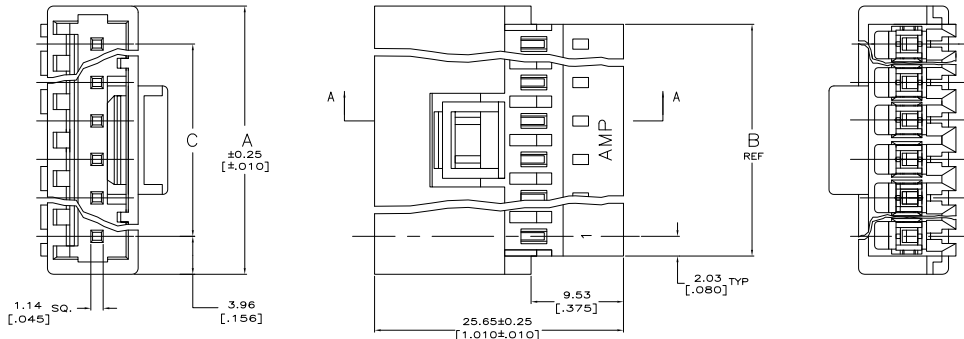

THIS DRAWING IS UNPUBLISHED
© 2008 BY TTI ELECTRONICS CORPORATION. ALL RIGHTS RESERVED.

REV	DATE	DESCRIPTION	BY	CHK	APP
M		REVISED PER ECO-09-02019			HMR DB
M1		REVISED PER ECO-09-021510			14SEP09 KK AEG

1. MATERIAL: CONNECTOR - NYLON UL94-V2 (WHITE)
     CONTACTS - 0.30[.012] THICK COPPER ALLOY
     (BRIGHT TIN-LEAD 0.0020[.000080] MIN. THICK
     FOR CONTACTS 641438-2 THRU 2-641438-4).
     (MATE TIN PLATE 0.0020[.000080] MIN. THICK
     FOR CONTACTS 3-641438-2 THRU 5-641438-4).
  2. CONTACTS ACCEPT #24 AWG SOLID, FUSED STRANDED OR
     STRANDED (7 STRANDS) WIRE WITH 2.41 [.095] MAX
     INSULATION DIA.
  3. BOW, IN ANY DIRECTION, NOT TO EXCEED 0.15 [.006] PER IN.
  4. HOUSING FEATURES: CLOSED END.
  5. DIMENSIONS IN BRACKETS ARE IN INCHES.
2. ⚠ OBSOLETE PARTS: OBSOLETE CIS STREAMLINING PER D.RENAUD/D.SINISI

SECTION A-A