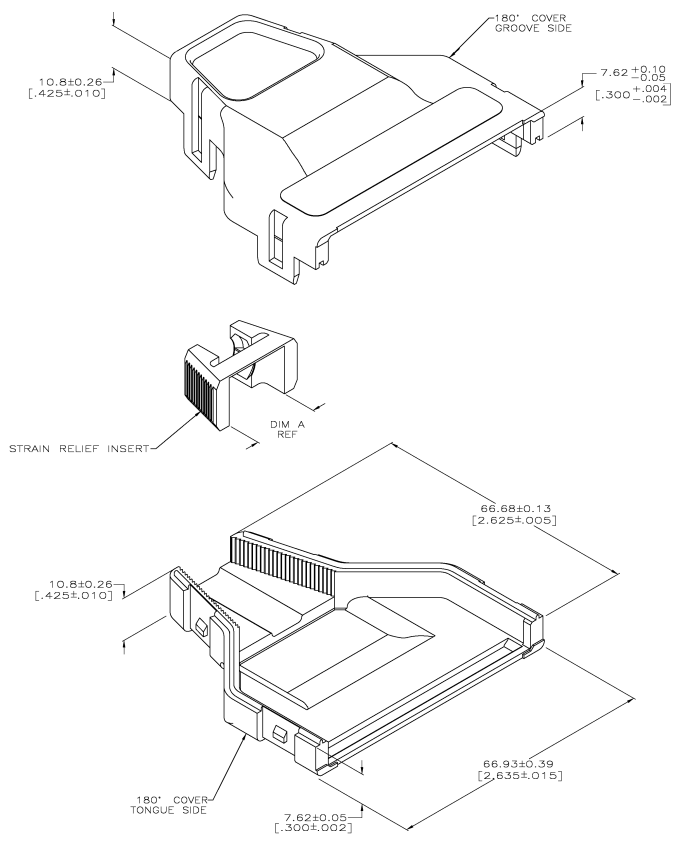

8	7	6	5	4	3	2	1
REV. SYMBOL OR DESCRIPTION	RELEASED FOR ASSEMBLY						
01	01						
01	01						

REV. NO.	DATE	DESCRIPTION	BY	CHK	APP
01		REVISED PER EL 0511-0016-03	MSB/PS	JC	JC
01		REVISED PER ECO-09-021826	DELANO	JK	REC

1. THIS KIT SHIPPED NOT ASSEMBLED.
2. ⚠ MATERIAL: COVERS- POLYPHENYLENE OXIDE, SEE TABLE FOR COLOR. STRAIN RELIEF - POLYPROPYLENE, BLACK.
   - ⚠ CABLE DIAMETER LESS THAN 12.7 [500] SHALL USE 16.26 [64] STRAIN RELIEF; CABLE DIAMETER GREATER THAN 12.7 [500] SHALL USE 18.54 [73] STRAIN RELIEF.
   - ⚠ PACKAGED 1 KIT PER POLYBAG.
   - ⚠ BULK PACKAGED 500 KITS PER CONTAINER.
   - ⚠ OBSOLETE PARTS: OBSOLETE CIS STREAMLINING PER D.RENAUD/D.SINISI