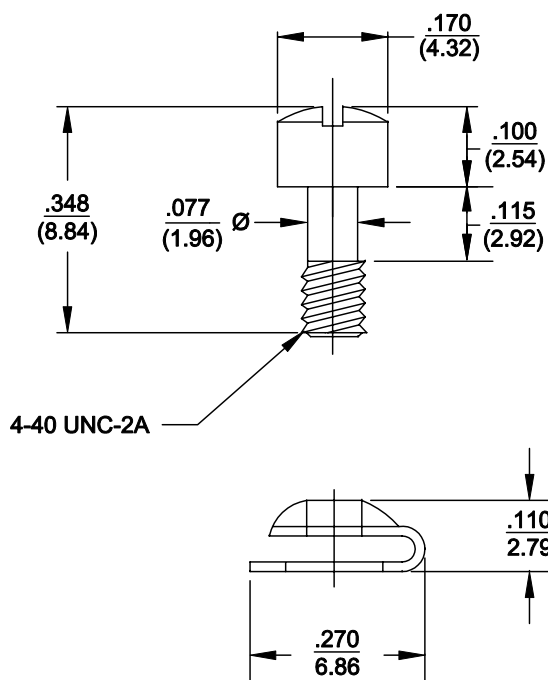

DESCRIPTION: 4-40 MALE SCREWLOCK/CLIP-ON

KIT PART NUMBER	SCREW PART NUMBER	CLIP PART NUMBER
KIT = 160-000-002-051	SSH-440-1-T	RC0-1-T
BULK = 160-000-002-052	SSH-440-1-T	RC0-1-T

KIT TO INCLUDE IN SEALED BAG:
 2 SCREWS
 2 CLIPS

	THESE DRAWINGS AND SPECIFICATIONS ARE THE PROPERTY OF NorComp AND SHALL NOT BE REPRODUCED, COPIED OR USED AS THE BASIS FOR THE MANUFACTURE OF SALE OF APPARATUS WITHOUT WRITTEN PERMISSION.		DRAWN: WAYNE ROBBINS	DATE: 9-08-98
	<h1>NorComp</h1>			CHECKED:
SCALE: 1:4				SHEET 1
DWG NO. 160-000-002-05X				