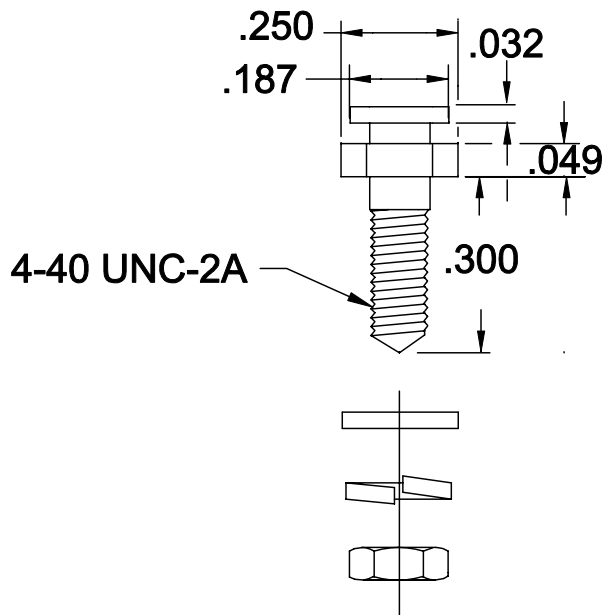

DESCRIPTION: SLIDE LOCK POSTS

KIT INCLUDES:
 (2) LOCK POSTS
 (2) FLAT WASHERS
 (2) LOCK WASHERS
 (2) 4-40 NUTS

160-000-005-041 = KIT
 160-000-005-042 = BULK

MATERIALS:
 STEEL: YELLOW CHROMATE PLATING

	<small>THESE DRAWINGS AND SPECIFICATIONS ARE THE PROPERTY OF NorComp AND SHALL NOT BE REPRODUCED, COPIED OR USED AS THE BASIS FOR THE MANUFACTURE OF SALE OF APPARATUS WITHOUT WRITTEN PERMISSION.</small>		<small>DRAWN:</small> WAYNE ROBBINS	<small>DATE:</small> 8-23-98
			<small>CHECKED:</small> PAM JENKINS	<small>DATE:</small> 8-24-98
<h1>NorComp</h1>		<small>SCALE:</small>	<small>SHEET</small> 1 <small>OF</small> 1	<small>REV</small> 2
		<small>DWG NO.</small> 160-000-005-04X		