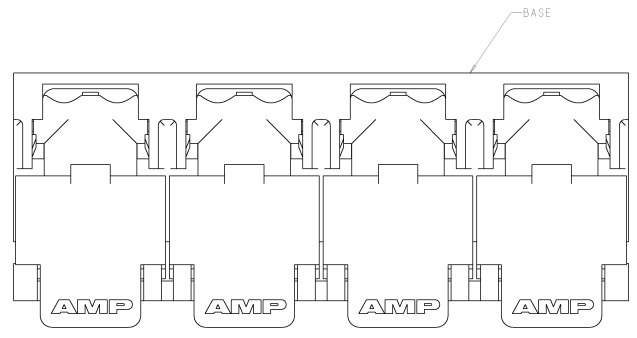

8	7	6	5	4	3	2	1
REVISED FOR FABRICATION	REVISED FOR FABRICATION						
REVISED FOR FABRICATION	REVISED FOR FABRICATION						

REV	DATE	DESCRIPTION	BY	CHK	APP
0					
B	REV. EC 001C-0007-01		000001	JA	TR
C	REVISED PER EC 0515-0458-02		000000	0LD	0PM
D	REVISED PER 0515-0324-03		000001	JB	CF

WIRE STUFFER