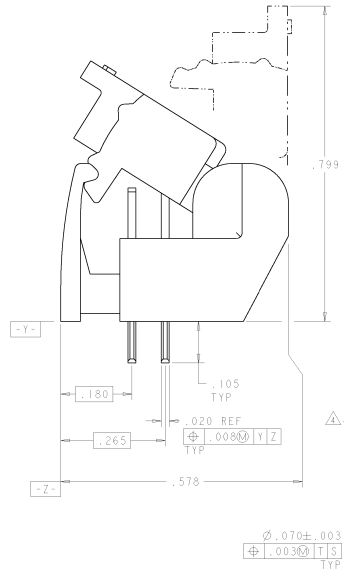

- △ MATERIAL: BASE - POLYESTER MOLDING COMPOUND, BLACK.
  WIRE STUFFER: - POLYESTER MOLDING COMPOUND, RED.
  TERMINAL - COPPER ALLOY, PLATED WITH 3.81µm MINIMUM THICK TIN OVER 1.27µm MINIMUM THICK NICKEL UNDERPLATE.
- △ EACH WIRE ENTRY HOLE ACCEPTS ONE UNSTRIPPED SOLID COPPER 22-26 AWG WIRE WITH WIRE INSULATION DIAMETER RANGE FROM .060 THROUGH .040. OTHER WIRE SIZES AND TYPES SHALL BE SUBMITTED TO AMP ENGINEERS FOR APPLICATION APPROVAL.
3. SOLDER TABS PROVIDED FOR PERMANENT BOARD MOUNTING.
- △ LOCATION OF HOLE PATTERN DETERMINED BASED ON CUSTOMER REQUIREMENTS.