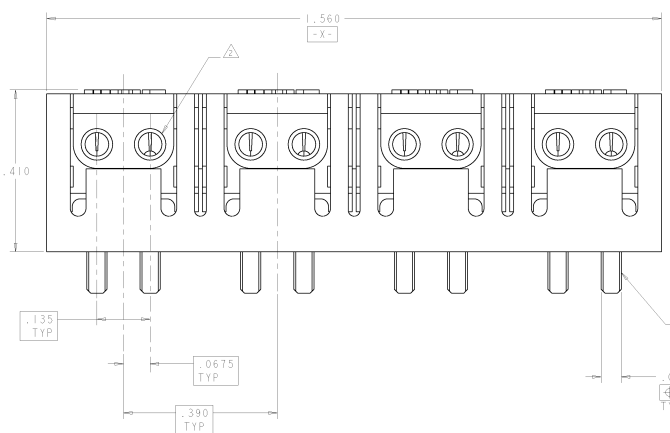

8	7	6	5	4	3	2	1
REVISED FOR FABRICATION	REVISED FOR FABRICATION						
REVISED FOR FABRICATION	REVISED FOR FABRICATION						

REV	DATE	DESCRIPTION	BY	CHK	APP
0					
B	REV. EC 001C-0007-01		000001	JA	TR
C	REVISED PER EC 0515-0458-02		000000	0LD	0PM
D	REVISED PER 0515-0324-03		000001	JB	CF

- △ MATERIAL: BASE - POLYESTER MOLDING COMPOUND, BLACK.
  WIRE STUFFER: - POLYESTER MOLDING COMPOUND, RED.
  TERMINAL - COPPER ALLOY, PLATED WITH 3.81µm MINIMUM THICK TIN OVER 1.27µm MINIMUM THICK NICKEL UNDERPLATE.
- △ EACH WIRE ENTRY HOLE ACCEPTS ONE UNSTRIPPED SOLID COPPER 22-26 AWG WIRE WITH WIRE INSULATION DIAMETER RANGE FROM .060 THROUGH .040. OTHER WIRE SIZES AND TYPES SHALL BE SUBMITTED TO AMP ENGINEERS FOR APPLICATION APPROVAL.
3. SOLDER TABS PROVIDED FOR PERMANENT BOARD MOUNTING.
- △ LOCATION OF HOLE PATTERN DETERMINED BASED ON CUSTOMER REQUIREMENTS.

TERMINAL

1339344-1
PART NUMBER