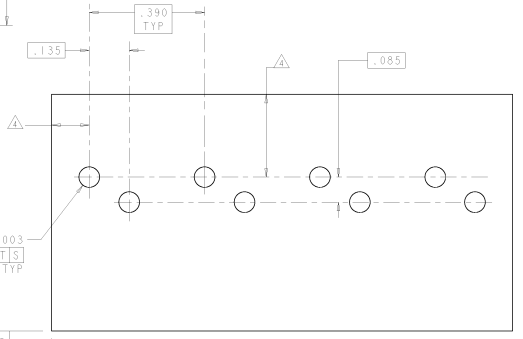

SUGGESTED PRINTED CIRCUIT BOARD MOUNTING DIMENSIONS VIEWED FROM SOLDER SIDE