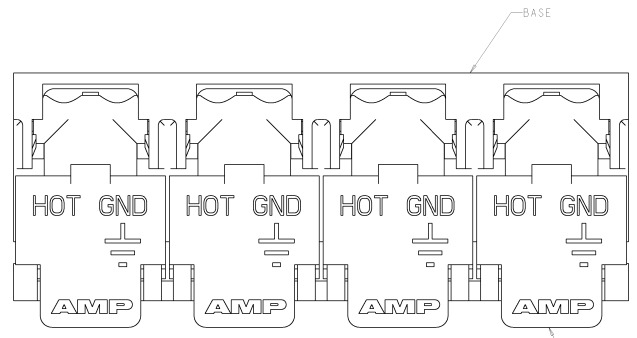

REV	DATE	DESCRIPTION	BY	CHK	APP
B		REVISED PER EC 8515-0458-01	ELIASHAW	JA	TR
C		REVISED PER EC 8515-0458-02	ELIASHAW	OLD	RFM
D		REVISED PER EC 8515-0458-03	ELIASHAW	JB	CF

- △ MATERIAL: BASE - POLYESTER MOLDING COMPOUND, BLACK.
  WIRE STUFFER: - POLYESTER MOLDING COMPOUND, BLACK.
  TERMINAL - COPPER ALLOY, PLATED WITH 3.81μm MINIMUM THICK TIN OVER 1.27μm MINIMUM THICK NICKEL UNDERPLATE.
- △ EACH WIRE ENTRY HOLE ACCEPTS ONE UNSTRIPPED SOLID COPPER 22-26 AWG WIRE WITH WIRE INSULATION DIAMETER RANGE FROM .060 THROUGH .040. OTHER WIRE SIZES AND TYPES SHALL BE SUBMITTED TO AMP ENGINEERS FOR APPLICATION APPROVAL.
3. SOLDER TABS PROVIDED FOR PERMANENT BOARD MOUNTING.
- △ LOCATION OF HOLE PATTERN DETERMINED BASED ON CUSTOMER REQUIREMENTS.