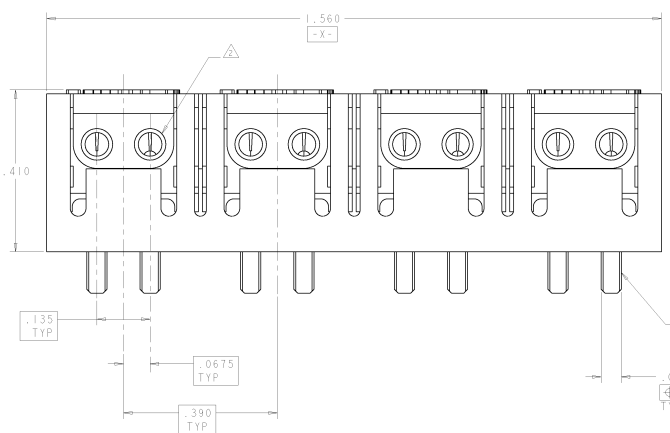

CLOSED POSITION

1339312-1
PART NUMBER