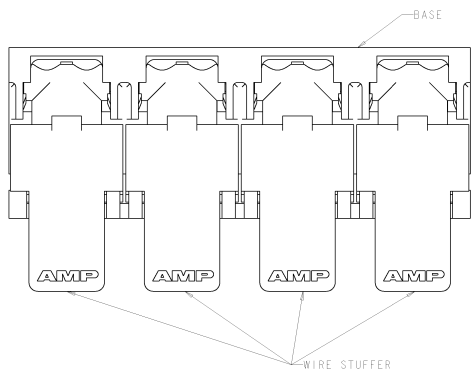

REV	DATE	REVISIONS	BY	CHK	APP
AA	2.4	REWORK			
		SEE SHEET 1			

1339376-1 SHOWN  
SCALE 4:1

1339376-2 SHOWN  
SCALE 4:1

PIVOT II CONNECTOR ASSEMBLY  
4 PAIR  
1339376-3 SHOWN  
(WITH DOUBLE ENTRY)  
SCALE 4:1