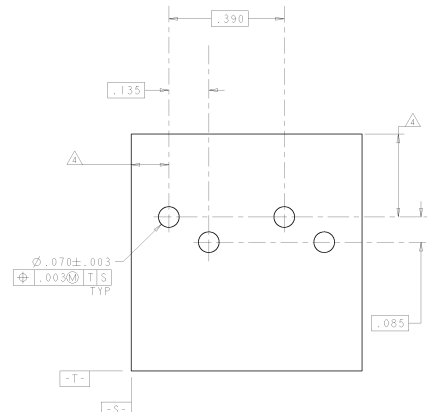

SUGGESTED PRINTED CIRCUIT BOARD MOUNTING DIMENSIONS (VIEWED FROM SOLDER SIDE)

ENTRY BASE	STUFFER COLOR	DESCRIPTION	PART NUMBER
DOUBLE	WHITE	4 PAIR, SH 2	1339376-3
SINGLE	CLEAR	4 PAIR, SH 2	1339376-2
SINGLE	CLEAR	AS SHOWN	1339376-1