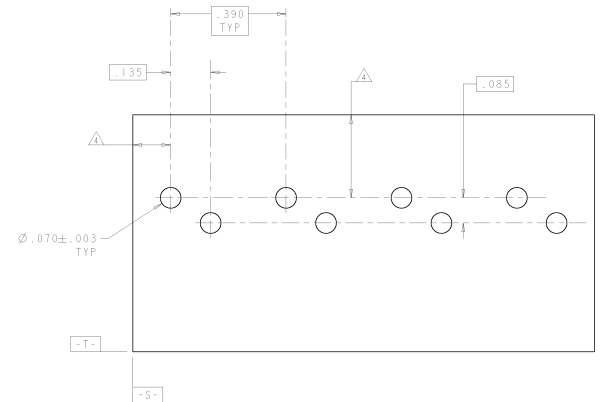

REV	DATE	REVISIONS	BY	CHK	APP
AA	2.4	REWORK			
		SEE SHEET 1			

1339376-1 SHOWN  
SCALE 4:1

1339376-2 SHOWN  
SCALE 4:1

PIVOT II CONNECTOR ASSEMBLY  
4 PAIR  
1339376-3 SHOWN  
(WITH DOUBLE ENTRY)  
SCALE 4:1

CLOSED POSITION

SUGGESTED PRINTED CIRCUIT BOARD  
MOUNTING DIMENSIONS  
(VIEWED FROM SOLDER SIDE)

AMP ELECTRONICS CORPORATION 1000 EAST 17TH AVENUE PITTSBURGH, PA 15204-1500		DATE: 00779 CASE: 1339376	
INCHES .0015 .0025 .0050 .0100 .0200 .0500 .1000 .2000 .5000 1.0000	MILLIMETERS .0254 .0381 .0762 .1270 .2540 .5080 1.2700 2.5400 5.0800 10.1600	TITLE: ASSEMBLY, PIVOT II SINGLE ENTRY, PIVOT II CONNECTOR DATE: 00779 CASE: 1339376	DRAWN BY: [ ] CHECKED BY: [ ] APPROVED BY: [ ]