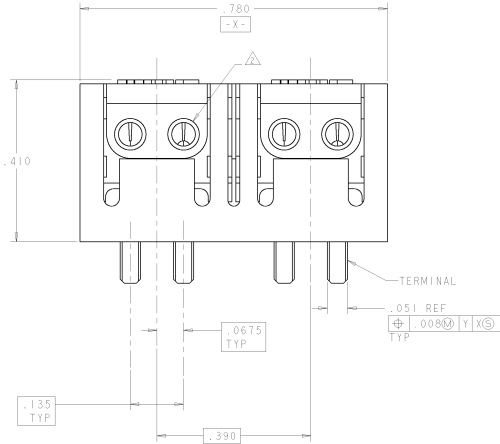

CLOSED POSITION