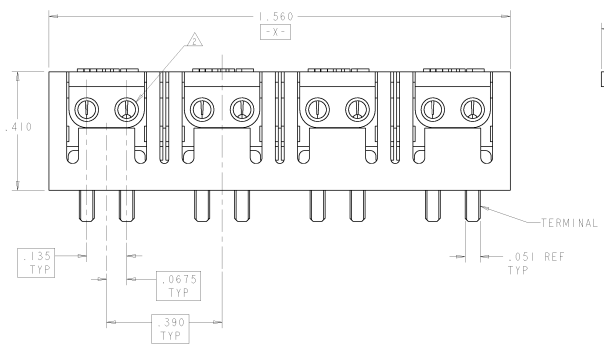

SUGGESTED PRINTED CIRCUIT BOARD
MOUNTING DIMENSIONS
(VIEWED FROM SOLDER SIDE)

AMP ELECTRONICS CORPORATION 1000 EAST 17TH AVENUE PITTSBURGH, PA 15204-1500		DATE: 00779 CASE: 1339376	
INCHES .0015 .0025 .0050 .0100 .0200 .0500 .1000 .2000 .5000 1.0000	MILLIMETERS .0254 .0381 .0762 .1270 .2540 .5080 1.2700 2.5400 5.0800 10.1600	TITLE: ASSEMBLY, PIVOT II SINGLE ENTRY, PIVOT II CONNECTOR DATE: 00779 CASE: 1339376	DRAWN BY: [ ] CHECKED BY: [ ] APPROVED BY: [ ]