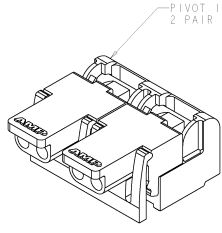

REV	DATE	REVISIONS	BY	CHK	APP
AA	2.4	REWORK			
		SEE SHEET 1			

1339376-1 SHOWN
SCALE 4:1