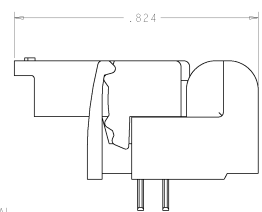

REV	DATE	REVISIONS	BY	CHK	APP
AA	2.4	REWORK			
		SEE SHEET 1			

1339376-1 SHOWN  
SCALE 4:1

1339376-2 SHOWN  
SCALE 4:1

PIVOT II CONNECTOR ASSEMBLY  
4 PAIR  
1339376-3 SHOWN  
(WITH DOUBLE ENTRY)  
SCALE 4:1