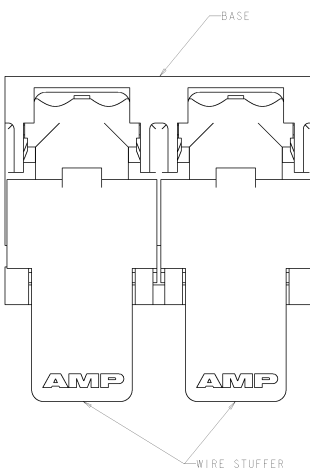

8	7	6	5	4	3	2	1
DATE APPROVED BY SUPERVISOR	REVISIONS FOR FABRICATOR						
BY: [Signature]	BY: [Signature]						

REV	DATE	DESCRIPTION	BY	CHK	APP
0					
1		ADDED: -2 PER EC 8015-8027-03	WAGGARD	JD	BPM
2		ADDED: -3 PER EC 8015-8027-03	WAGGARD	JD	BPM
3		REVISED PER EC 8015-8024-03	WAGGARD	JD	CF

- MATERIAL: BASE - POLYESTER MOLDING COMPOUND, BLACK. WIRE STUFFER - POLYCARBONATE MOLDING COMPOUND, SEE TABLE FOR COLOR. TERMINAL - COPPER ALLOY, PLATED WITH 3.81µm MINIMUM THICK TIN OVER 1.27µm MINIMUM THICK NICKEL UNDERPLATE.
- EACH WIRE ENTRY HOLE ACCEPTS ONE UNSTRIPPED SOLID COPPER 22-26 AWG WIRE WITH WIRE INSULATION DIAMETER RANGE FROM .060 THROUGH .040. OTHER WIRE SIZES AND TYPES SHALL BE SUBMITTED TO AMP ENGINEERS FOR APPLICATION APPROVAL.
- SOLDER TABS PROVIDED FOR PERMANENT BOARD MOUNTING.
- LOCATION OF HOLE PATTERN DETERMINED BASED ON CUSTOMER REQUIREMENTS.